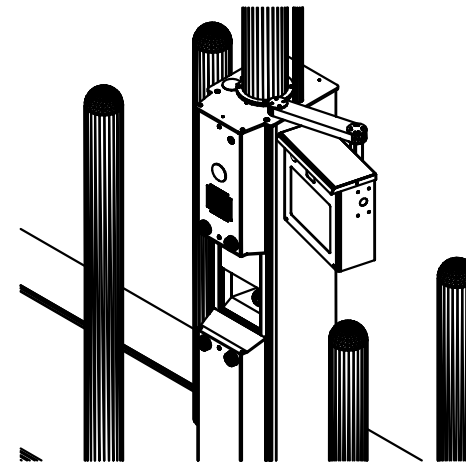

710-1810

**CUSTOMER CAMERA MODULE (CCM)**

ENCLOSED TILT CAMERA FOR ONE-WAY VIDEO COMMUNICATION. INTERFACE VIA CAT5 TO AUDIO AUTHORITY 1520 LANE STATION. ENCLOSURE MOUNTS FROM TOP, BOTTOM OR OPTIONAL SUPPORT ARM (710-2410) AVAILABLE IN TAN or BLACK.

710-2410

**CCM SUPPORT ARM (OPTIONAL)**

PIVOTING SUPPORT WITH ADAPTERS FOR MOUNTING 710-1810 CCM TO AVC CUSTOMER TERMINALS. AVAILABLE IN TAN or BLACK.

710-1250

**CUSTOMER VIDEO MODULE (CVM) (10.4")**

ENCLOSED 10.4" DISPLAY WITH TILT CAMERA AND SUPPORT ARM FOR TWO-WAY VIDEO COMMUNICATION. INTERFACE VIA CAT5 TO AUDIO AUTHORITY 1520 LANE STATION. AVAILABLE IN TAN or BLACK.

710-1250 CVM(10.4")  
SHOWN INSTALLED ON  
MODEL 702 CUSTOMER UNIT

**American Vault<sup>®</sup>** Waco, Texas

PRODUCT APPLICATION DRAWING  
VIDEO COMPONENTS  
FOR AVC CUSTOMER TERMINALS

SIZE	DWG NO	DATE	SHEET
<b>A</b>	20188	12.01.2023	1 OF 1