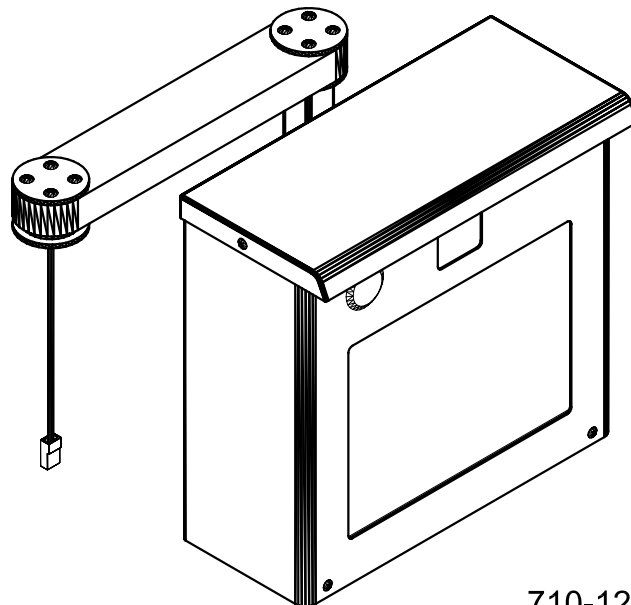

710-1810

**CUSTOMER CAMERA MODULE (CCM)**

ENCLOSED TILT CAMERA FOR ONE-WAY VIDEO COMMUNICATION. INTERFACE VIA CAT5 TO AUDIO AUTHORITY 1520 LANE STATION. ENCLOSURE MOUNTS FROM TOP, BOTTOM OR OPTIONAL SUPPORT ARM (710-2410) AVAILABLE IN TAN or BLACK.

710-2410

**CCM SUPPORT ARM (OPTIONAL)**

PIVOTING SUPPORT WITH ADAPTERS FOR MOUNTING 710-1810 CCM TO AVC CUSTOMER TERMINALS. AVAILABLE IN TAN or BLACK.

710-1250

**CUSTOMER VIDEO MODULE (CVM) (10.4")**

ENCLOSED 10.4" DISPLAY WITH TILT CAMERA AND SUPPORT ARM FOR TWO-WAY VIDEO COMMUNICATION. INTERFACE VIA CAT5 TO AUDIO AUTHORITY 1520 LANE STATION. AVAILABLE IN TAN or BLACK.

710-1250 CVM(10.4")  
SHOWN INSTALLED ON  
MODEL 702 CUSTOMER UNIT

**American Vault<sup>®</sup>** Waco, Texas

PRODUCT APPLICATION DRAWING  
VIDEO COMPONENTS  
FOR AVC CUSTOMER TERMINALS

SIZE	DWG NO	DATE	SHEET
<b>A</b>	20188	12.01.2023	1 OF 1