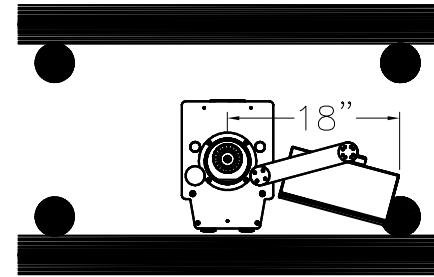

710-1810

**CUSTOMER CAMERA MODULE (CCM)**

ENCLOSED TILT CAMERA FOR ONE-WAY VIDEO COMMUNICATION. INTERFACE VIA CAT5 TO AUDIO AUTHORITY 1520 LANE STATION. ENCLOSURE MOUNTS FROM TOP, BOTTOM OR OPTIONAL SUPPORT ARM (710-2410) AVAILABLE IN TAN or BLACK.

710-2410

**CCM SUPPORT ARM (OPTIONAL)**

PIVOTING SUPPORT WITH ADAPTERS FOR MOUNTING 710-1810 CCM TO AVC CUSTOMER TERMINALS. AVAILABLE IN TAN or BLACK.

710-1250

**CUSTOMER VIDEO MODULE (CVM) (10.4")**

ENCLOSED 10.4" DISPLAY WITH TILT CAMERA AND SUPPORT ARM FOR TWO-WAY VIDEO COMMUNICATION. INTERFACE VIA CAT5 TO AUDIO AUTHORITY 1520 LANE STATION. AVAILABLE IN TAN or BLACK.