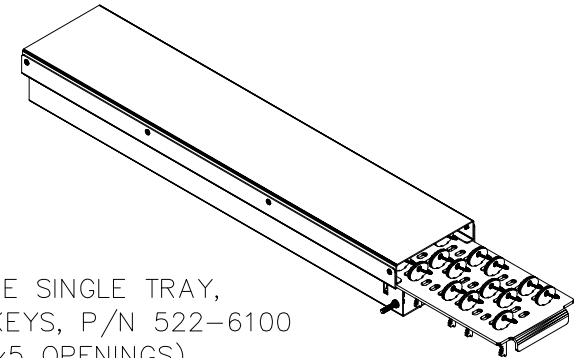

KEY RACK, 10" WIDE SINGLE TRAY,
HOLDS 288 PAIRS OF KEYS, P/N 522-6200
(FITS 3x10, 5x10 & 10x10 OPENINGS)

KEY RACK, 5" WIDE SINGLE TRAY,
HOLDS 108 PAIRS OF KEYS, P/N 522-6100
(FITS 3x5, & 5x5 OPENINGS)

KEY RACK, 10" WIDE DOUBLE TRAY,
HOLDS 576 PAIRS OF KEYS, P/N 522-6400
(FITS 10x10 OPENINGS)

KEY RACK, 10" WIDE TRIPLE TRAY,
HOLDS 864 PAIRS OF KEYS, P/N 522-6300
(FITS 10x10 OPENINGS)

DO NOT SCALE

American
vault[®] Waco Texas

PRODUCT APPLICATION DRAWING
KEY RACK

SIZE	DWG NO	DATE	SHEET
A	20177	12.01.2023	1 OF 1