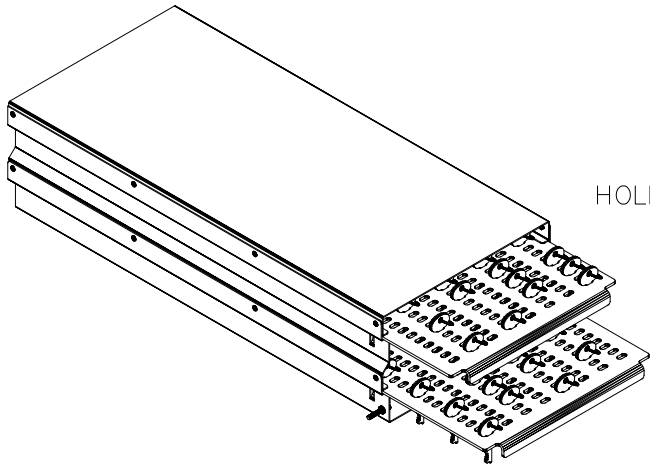

KEY RACK, 10" WIDE SINGLE TRAY,
HOLDS 288 PAIRS OF KEYS, P/N 522-6200
(FITS 3x10, 5x10 & 10x10 OPENINGS)

KEY RACK, 5" WIDE SINGLE TRAY,
HOLDS 108 PAIRS OF KEYS, P/N 522-6100
(FITS 3x5, & 5x5 OPENINGS)

KEY RACK, 10" WIDE DOUBLE TRAY,
HOLDS 576 PAIRS OF KEYS, P/N 522-6400
(FITS 10x10 OPENINGS)

KEY RACK, 10" WIDE TRIPLE TRAY,
HOLDS 864 PAIRS OF KEYS, P/N 522-6300
(FITS 10x10 OPENINGS)

DO NOT SCALE

American
vault[®] Waco Texas

PRODUCT APPLICATION DRAWING
KEY RACK

SIZE	DWG NO	DATE	SHEET
A	20177	12.01.2023	1 OF 1