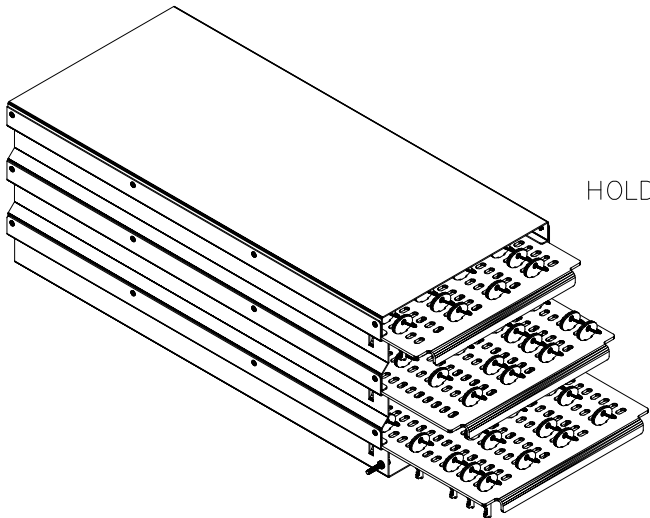

KEY RACK, 10" WIDE SINGLE TRAY,
HOLDS 288 PAIRS OF KEYS, P/N 522-6200
(FITS 3x10, 5x10 & 10x10 OPENINGS)

KEY RACK, 5" WIDE SINGLE TRAY,
HOLDS 108 PAIRS OF KEYS, P/N 522-6100
(FITS 3x5, & 5x5 OPENINGS)

KEY RACK, 10" WIDE DOUBLE TRAY,
HOLDS 576 PAIRS OF KEYS, P/N 522-6400
(FITS 10x10 OPENINGS)

KEY RACK, 10" WIDE TRIPLE TRAY,
HOLDS 864 PAIRS OF KEYS, P/N 522-6300
(FITS 10x10 OPENINGS)

DO NOT SCALE

American
vault[®] Waco Texas

PRODUCT APPLICATION DRAWING
KEY RACK

SIZE	DWG NO	DATE	SHEET
A	20177	12.01.2023	1 OF 1