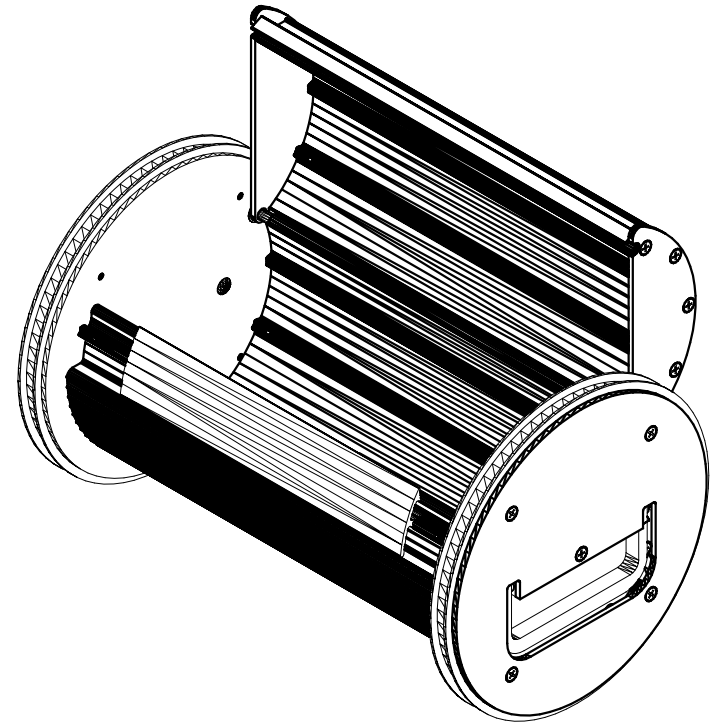

CLIPBOARD ASSY
AVC PART #781-5100
FOR USE WITH 781 CARRIER

CARRIER, 8" END OPENING
AVC PART #781-5000
FOR USE WITH 781 SERIES CTS.
TRANSPORTS A MAXIMUM OF 15 LBS.

CARRIER, 8" SIDE OPENING
AVC PART #781-5200
FOR USE WITH 781 SERIES CTS.
TRANSPORTS A MAXIMUM OF 25 LBS.
ACCEPTS FULL BOX OF QUARTERS.

DO NOT SCALE

American
vault[®] Waco Texas

PRODUCT APPLICATION DRAWING
CARRIER, 8" (FOR 781 CTS)
(SIDE OPENING & END OPENING)

SIZE	DWG NO	DATE	SHEET
A	20158	12.01.2023	1 OF 1