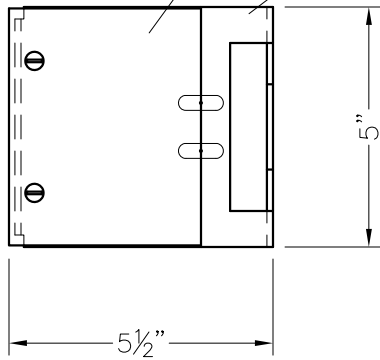

OUTLINE OF INTERIOR TRIM  
 ELECTRIC STRIKE WIRE ROUTING PATH  
 (IN CAVITY BEHIND INTERIOR TRIM)

MOUNT STRIKE HOUSING USING  
 1/4-20 x 3/4 TPHMS  
 PART #8023-1324  
 (PROVIDED)

DRILL HOLE IN INTERIOR TRIM FOR  
 WIRE ACCESS. DRILL AFTER FINAL  
 ADJUSTMENTS ARE MADE.

STRIKE MOUNT COVER  
 AVC PART #102-9944

STRIKE MOUNT  
 AVC PART #102-9943

ELECTRIC DOOR STRIKE 12VDC  
 FAIL UNLOCK BY RCI #A43-12VDC  
 AVC PART #7870-0010

NOTE:

1. REQUEST AVC PART #102-5100-01 FOR COMPLETE ASSY INCLUDING STRIKE.
2. REQUEST AVC PART #102-5100 FOR HOUSING ONLY.

DO NOT SCALE

**American**  
**vault**® Waco Texas

PRODUCT APPLICATION DRAWING  
 ELECTRIC STRIKE with HOUSING  
 100 SERIES VAULT DOOR

SIZE	DWG NO	DATE	SHEET
<b>A</b>	20139	12.01.2023	1 OF 1