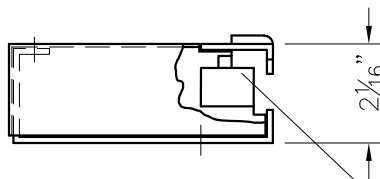

STRIKE MOUNT COVER
AVC PART #102-9944

STRIKE MOUNT
AVC PART #102-9943