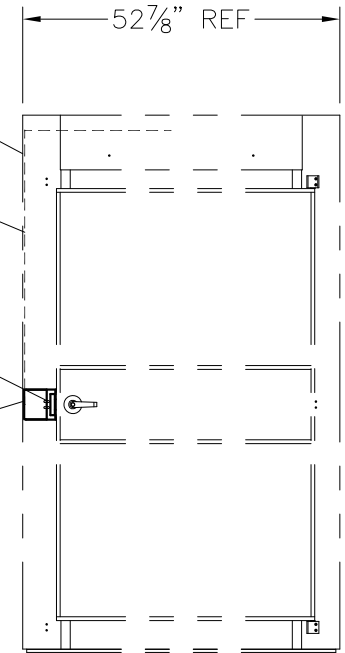

OUTLINE OF INTERIOR TRIM  
 ELECTRIC STRIKE WIRE ROUTING PATH  
 (IN CAVITY BEHIND INTERIOR TRIM)

MOUNT STRIKE HOUSING USING  
 1/4-20 x 3/4 TPHMS  
 PART #8023-1324  
 (PROVIDED)

DRILL HOLE IN INTERIOR TRIM FOR  
 WIRE ACCESS. DRILL AFTER FINAL  
 ADJUSTMENTS ARE MADE.

STRIKE MOUNT COVER  
 AVC PART #102-9944

STRIKE MOUNT  
 AVC PART #102-9943

ELECTRIC DOOR STRIKE 12VDC  
 FAIL UNLOCK BY RCI #A43-12VDC  
 AVC PART #7870-0010

NOTE:

1. REQUEST AVC PART #102-5100-01 FOR COMPLETE ASSY INCLUDING STRIKE.
2. REQUEST AVC PART #102-5100 FOR HOUSING ONLY.

DO NOT SCALE

**American**  
**vault**® Waco Texas

PRODUCT APPLICATION DRAWING  
 ELECTRIC STRIKE with HOUSING  
 100 SERIES VAULT DOOR

SIZE	DWG NO	DATE	SHEET
<b>A</b>	20139	12.01.2023	1 OF 1