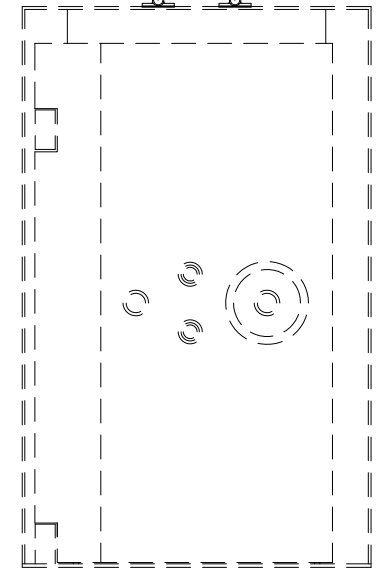

CAUTION!
 ONLY PROFESSIONALS EXPERIENCED AND QUALIFIED IN THE
 INSTALLATION OF MODULAR VAULTS AND VAULT DOORS SHOULD
 INSTALL THIS PRODUCT.

LIFT SWIVEL, 3/4" T-12
 P/N 9040-0002 (2 REQ'D)

COIL BOLT, 3/4" x 4"
 P/N 9040-0006 (6 REQ'D)

RIGGING SHOWN FOR
 REFERENCE ONLY

LIFT SWIVEL W/COIL BOLT

INSTALL/SAFETY BAR

INTERIOR ELEVATION

EXTERIOR ELEVATION

INSTALLED VIEW (SHOWN FOR REFERENCE ONLY)

INSTALL/SAFETY BAR
 P/N 102-9939 (2 REQ'D)

DO NOT SCALE