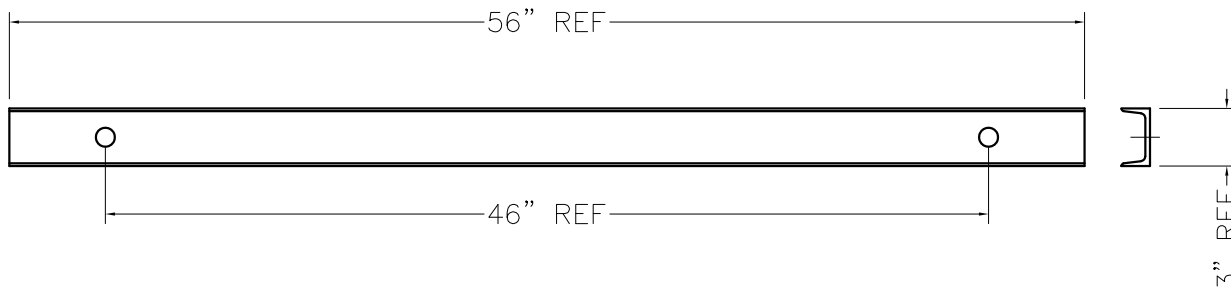

RIGGING SHOWN FOR
 REFERENCE ONLY

LIFT SWIVEL W/COIL BOLT

INSTALL/SAFETY BAR

INTERIOR ELEVATION

EXTERIOR ELEVATION

INSTALLED VIEW (SHOWN FOR REFERENCE ONLY)

INSTALL/SAFETY BAR
 P/N 102-9939 (2 REQ'D)

DO NOT SCALE

American
vault® Waco Texas

PRODUCT APPLICATION DRAWING
 100 SERIES VAULT DOOR INSTALL KIT
 P/N 102-2200

SIZE	DWG NO	DATE	SHEET
A	20115	12.01.2023	1 OF 1