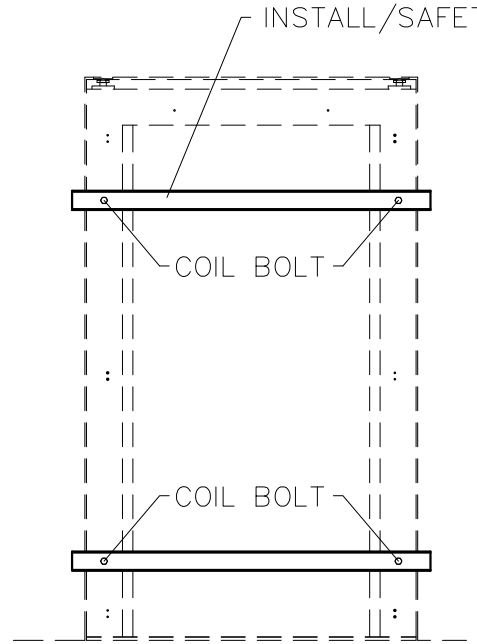

CAUTION!
 ONLY PROFESSIONALS EXPERIENCED AND QUALIFIED IN THE
 INSTALLATION OF MODULAR VAULTS AND VAULT DOORS SHOULD
 INSTALL THIS PRODUCT.

LIFT SWIVEL, 3/4" T-12
 P/N 9040-0002 (2 REQ'D)

COIL BOLT, 3/4" x 4"
 P/N 9040-0006 (6 REQ'D)

RIGGING SHOWN FOR
 REFERENCE ONLY

LIFT SWIVEL W/COIL BOLT

INSTALL/SAFETY BAR

INTERIOR ELEVATION

EXTERIOR ELEVATION

INSTALLED VIEW (SHOWN FOR REFERENCE ONLY)

INSTALL/SAFETY BAR
 P/N 102-9939 (2 REQ'D)

DO NOT SCALE