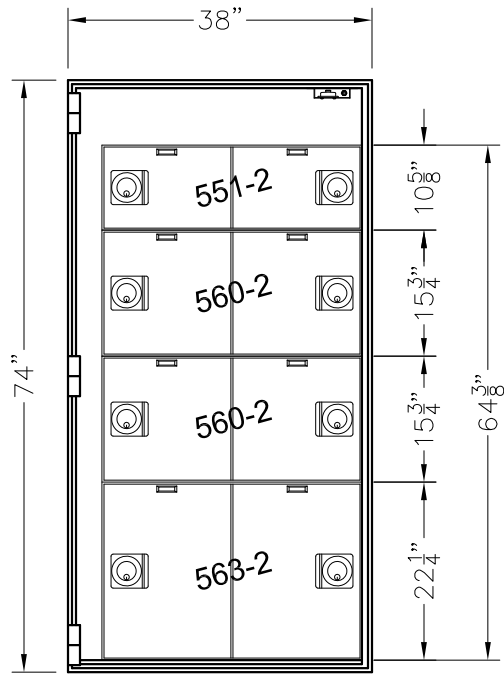

- (12) 5x16 TELLER LOCKERS
- (2) 10x16 CASH LOCKERS
- (2) 22x16 CASH LOCKERS
- (1) WELD-IN BASE

- (8) 5x16 TELLER LOCKERS
- (2) 10x16 CASH LOCKERS
- (3) 22x16 CASH LOCKERS
- (1) WELD-IN BASE

- (8) 5x16 TELLER LOCKERS
- (4) 10x16 CASH LOCKERS
- (2) 22x16 CASH LOCKERS
- (1) WELD-IN BASE

CAUTION!
 ONLY PROFESSIONALS EXPERIENCED AND
 QUALIFIED IN THE INSTALLATION OF SAFES
 SHOULD INSTALL THIS PRODUCT.

DO NOT SCALE

American
vault® Waco Texas

PRODUCT APPLICATION DRAWING
 PLATE SAFE TL-15 MODEL 981-2
 (OD: 74H x 38W x 32D)

SIZE	DWG NO	DATE	SHEET
A	20109	12.01.2023	2 OF 3

- (2) 10x16 CASH LOCKERS
- (4) 15x16 CASH LOCKERS
- (2) 22x16 CASH LOCKERS
- (1) WELD-IN BASE

- (4) 10x16 CASH LOCKERS
- (2) 15x16 CASH LOCKERS
- (1) 22x16 CASH LOCKER
- (1) 31x16 CASH LOCKER
- (1) WELD-IN BASE

DO NOT SCALE

American
vault® Waco Texas

PRODUCT APPLICATION DRAWING
 PLATE SAFE TL-15 MODEL 981-2
 (OD: 74H x 38W x 32D)

SIZE	DWG NO	DATE	SHEET
A	20109	12.01.2023	3 OF 3