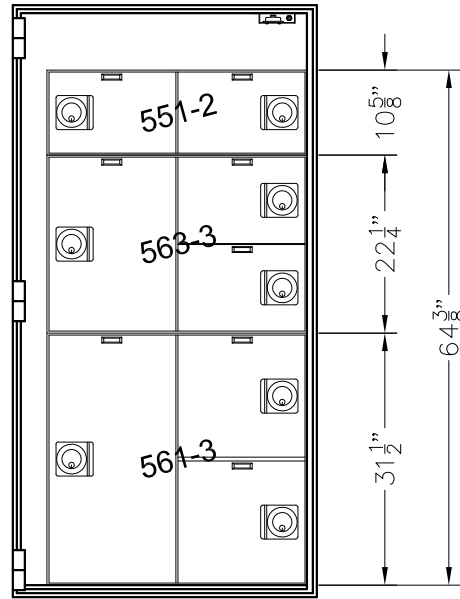

- (12) 5x16 TELLER LOCKERS
- (2) 10x16 CASH LOCKERS
- (2) 22x16 CASH LOCKERS
- (1) WELD-IN BASE

- (8) 5x16 TELLER LOCKERS
- (2) 10x16 CASH LOCKERS
- (3) 22x16 CASH LOCKERS
- (1) WELD-IN BASE

- (8) 5x16 TELLER LOCKERS
- (4) 10x16 CASH LOCKERS
- (2) 22x16 CASH LOCKERS
- (1) WELD-IN BASE

CAUTION!
 ONLY PROFESSIONALS EXPERIENCED AND
 QUALIFIED IN THE INSTALLATION OF SAFES
 SHOULD INSTALL THIS PRODUCT.

DO NOT SCALE

American
vault® Waco Texas

PRODUCT APPLICATION DRAWING
 PLATE SAFE TL-15 MODEL 981-2
 (OD: 74H x 38W x 32D)

SIZE	DWG NO	DATE	SHEET
A	20109	12.01.2023	2 OF 3

- (2) 10x16 CASH LOCKERS
- (4) 15x16 CASH LOCKERS
- (2) 22x16 CASH LOCKERS
- (1) WELD-IN BASE

- (4) 10x16 CASH LOCKERS
- (2) 15x16 CASH LOCKERS
- (1) 22x16 CASH LOCKER
- (1) 31x16 CASH LOCKER
- (1) WELD-IN BASE

DO NOT SCALE

American
vault® Waco Texas

PRODUCT APPLICATION DRAWING
 PLATE SAFE TL-15 MODEL 981-2
 (OD: 74H x 38W x 32D)

SIZE	DWG NO	DATE	SHEET
A	20109	12.01.2023	3 OF 3