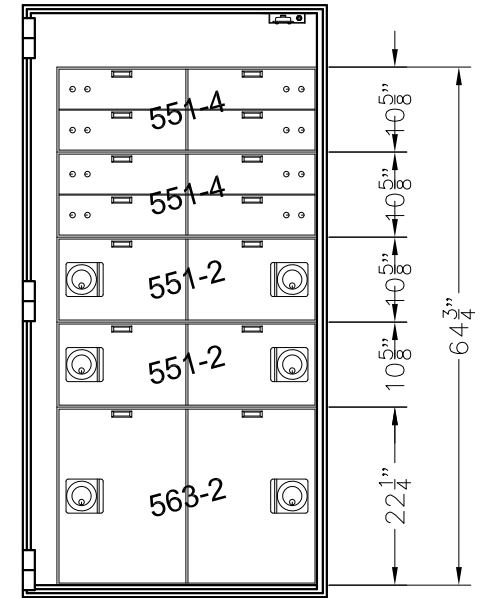

DO NOT SCALE

American
vault[®] Waco Texas

PRODUCT APPLICATION DRAWING
 PLATE SAFE TL-15 MODEL 981-2
 (OD: 74H x 38W x 32D)

SIZE	DWG NO	DATE	SHEET
A	20109	12.01.2023	1 OF 3

- (4) 5x16 TELLER LOCKERS
- (4) 10x16 CASH LOCKERS
- (3) 22x16 CASH LOCKERS
- (1) WELD-IN BASE

- (12) 5x16 TELLER LOCKERS
- (2) 10x16 CASH LOCKERS
- (2) 22x16 CASH LOCKERS
- (1) WELD-IN BASE

- (8) 5x16 TELLER LOCKERS
- (2) 10x16 CASH LOCKERS
- (3) 22x16 CASH LOCKERS
- (1) WELD-IN BASE

- (8) 5x16 TELLER LOCKERS
- (4) 10x16 CASH LOCKERS
- (2) 22x16 CASH LOCKERS
- (1) WELD-IN BASE

SIZE	DWG NO	DATE	SHEET
A	20109	12.01.2023	2 OF 3

- (2) 10x16 CASH LOCKERS
- (4) 15x16 CASH LOCKERS
- (2) 22x16 CASH LOCKERS
- (1) WELD-IN BASE

- (4) 10x16 CASH LOCKERS
- (2) 15x16 CASH LOCKERS
- (1) 22x16 CASH LOCKER
- (1) 31x16 CASH LOCKER
- (1) WELD-IN BASE

DO NOT SCALE

American
vault® Waco Texas

PRODUCT APPLICATION DRAWING
 PLATE SAFE TL-15 MODEL 981-2
 (OD: 74H x 38W x 32D)

SIZE	DWG NO	DATE	SHEET
A	20109	12.01.2023	3 OF 3