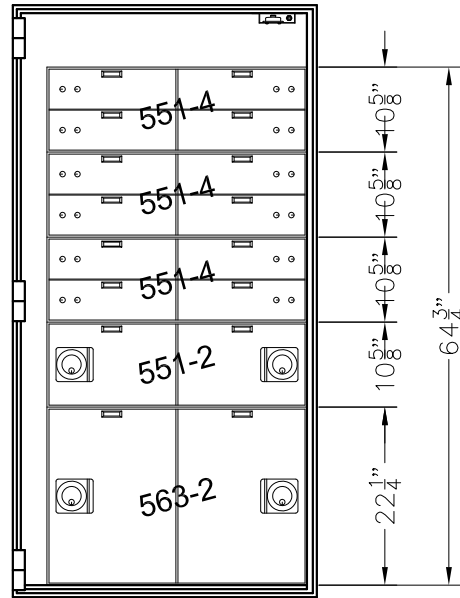

DO NOT SCALE

American
vault[®] Waco Texas

PRODUCT APPLICATION DRAWING
 PLATE SAFE TL-15 MODEL 981-2
 (OD: 74H x 38W x 32D)

SIZE	DWG NO	DATE	SHEET
A	20109	12.01.2023	1 OF 3

- (4) 5x16 TELLER LOCKERS
- (4) 10x16 CASH LOCKERS
- (3) 22x16 CASH LOCKERS
- (1) WELD-IN BASE

- (12) 5x16 TELLER LOCKERS
- (2) 10x16 CASH LOCKERS
- (2) 22x16 CASH LOCKERS
- (1) WELD-IN BASE

- (8) 5x16 TELLER LOCKERS
- (2) 10x16 CASH LOCKERS
- (3) 22x16 CASH LOCKERS
- (1) WELD-IN BASE

- (8) 5x16 TELLER LOCKERS
- (4) 10x16 CASH LOCKERS
- (2) 22x16 CASH LOCKERS
- (1) WELD-IN BASE

SIZE	DWG NO	DATE	SHEET
A	20109	12.01.2023	2 OF 3

- (2) 10x16 CASH LOCKERS
- (4) 15x16 CASH LOCKERS
- (2) 22x16 CASH LOCKERS
- (1) WELD-IN BASE

- (4) 10x16 CASH LOCKERS
- (2) 15x16 CASH LOCKERS
- (1) 22x16 CASH LOCKER
- (1) 31x16 CASH LOCKER
- (1) WELD-IN BASE

DO NOT SCALE

American
vault® Waco Texas

PRODUCT APPLICATION DRAWING
 PLATE SAFE TL-15 MODEL 981-2
 (OD: 74H x 38W x 32D)

SIZE	DWG NO	DATE	SHEET
A	20109	12.01.2023	3 OF 3