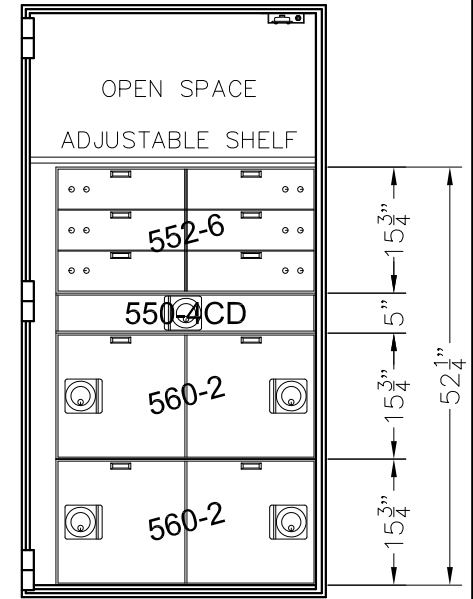

SIZE	DWG NO	DATE	SHEET
A	20109	12.01.2023	2 OF 3

- (2) 10x16 CASH LOCKERS
- (4) 15x16 CASH LOCKERS
- (2) 22x16 CASH LOCKERS
- (1) WELD-IN BASE

- (4) 10x16 CASH LOCKERS
- (2) 15x16 CASH LOCKERS
- (1) 22x16 CASH LOCKER
- (1) 31x16 CASH LOCKER
- (1) WELD-IN BASE

- (10) 5x16 TELLER LOCKERS
- (2) 15x16 CASH LOCKERS
- (2) 22x16 CASH LOCKERS
- (1) WELD-IN BASE

- (6) 5x16 TELLER LOCKERS
- (1) CASH DRAWER 4 COMPARTMENT
- (4) 15x16 CASH LOCKERS
- (1) WELD-IN BASE

CAUTION!
 ONLY PROFESSIONALS EXPERIENCED AND
 QUALIFIED IN THE INSTALLATION OF SAFES
 SHOULD INSTALL THIS PRODUCT.

DO NOT SCALE

American
vault® Waco Texas

PRODUCT APPLICATION DRAWING
 PLATE SAFE TL-15 MODEL 981-2
 (OD: 74H x 38W x 32D)

SIZE	DWG NO	DATE	SHEET
A	20109	12.01.2023	3 OF 3