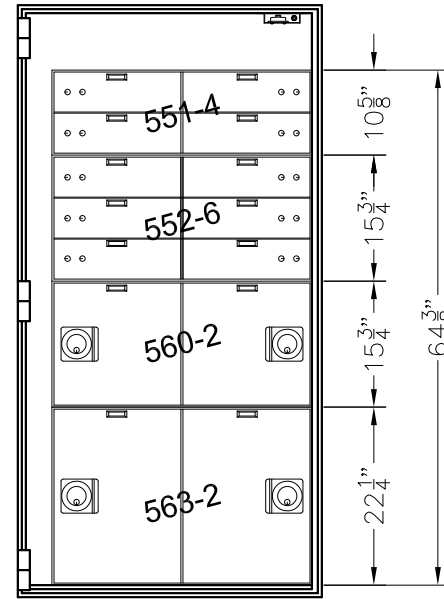

- (12) 5x16 TELLER LOCKERS
- (2) 10x16 CASH LOCKERS
- (2) 22x16 CASH LOCKERS
- (1) WELD-IN BASE

- (8) 5x16 TELLER LOCKERS
- (2) 10x16 CASH LOCKERS
- (3) 22x16 CASH LOCKERS
- (1) WELD-IN BASE

- (8) 5x16 TELLER LOCKERS
- (4) 10x16 CASH LOCKERS
- (2) 22x16 CASH LOCKERS
- (1) WELD-IN BASE

CAUTION!
 ONLY PROFESSIONALS EXPERIENCED AND
 QUALIFIED IN THE INSTALLATION OF SAFES
 SHOULD INSTALL THIS PRODUCT.

DO NOT SCALE

American
vault® Waco Texas

PRODUCT APPLICATION DRAWING
 PLATE SAFE TL-15 MODEL 981-2
 (OD: 74H x 38W x 32D)

SIZE	DWG NO	DATE	SHEET
A	20109	12.01.2023	2 OF 3

- (2) 10x16 CASH LOCKERS
- (4) 15x16 CASH LOCKERS
- (2) 22x16 CASH LOCKERS
- (1) WELD-IN BASE

- (4) 10x16 CASH LOCKERS
- (2) 15x16 CASH LOCKERS
- (1) 22x16 CASH LOCKER
- (1) 31x16 CASH LOCKER
- (1) WELD-IN BASE

DO NOT SCALE

American
vault® Waco Texas

PRODUCT APPLICATION DRAWING
 PLATE SAFE TL-15 MODEL 981-2
 (OD: 74H x 38W x 32D)

SIZE	DWG NO	DATE	SHEET
A	20109	12.01.2023	3 OF 3