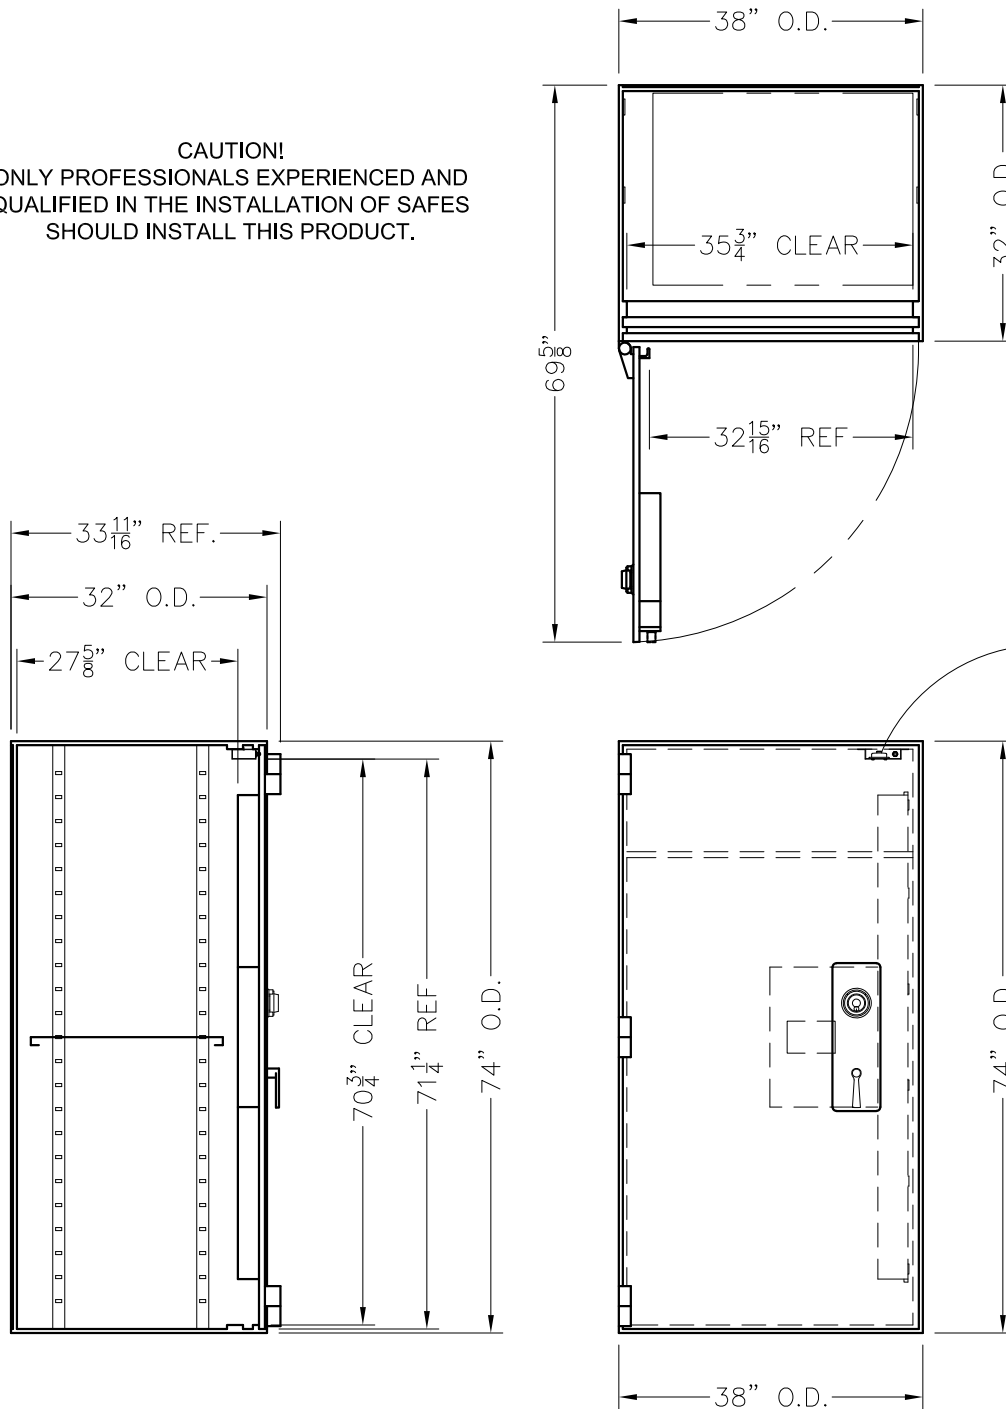

CAUTION!
 ONLY PROFESSIONALS EXPERIENCED AND
 QUALIFIED IN THE INSTALLATION OF SAFES
 SHOULD INSTALL THIS PRODUCT.

990-1100 KIT, ALARM
 (INCLUDES HEAT RISE &
 DOOR CONTACT SWITCH)

- NOTES:
1. COMBINATION LOCK WITH SPY-PROOF, KEY LOCKING DIAL & RING.
 2. BODY & DOOR ARE TL-15 PLATE SAFE CONSTRUCTION.
 3. APPROXIMATE WEIGHT (SAFE ONLY): 2,125 LBS.
 4. MODEL 981-2LS (LEFT SWING SHOWN)
 MODEL 981-2RS (RIGHT SWING OPPOSITE)
 5. ONE ADJUSTABLE SHELF PER UNIT.
 6. PREPARED FOR 2 OR 3 MOVEMENT TIME LOCK.
 7. SET-UP TO RECEIVE 500 SERIES LOCKERS & SAFE DEPOSIT BOXES (24" DEEP). FOR LOCKER INSERT OPTIONS SEE SHEET 2 & 3.

DO NOT SCALE

American
vault[®] Waco Texas

PRODUCT APPLICATION DRAWING
 PLATE SAFE TL-15 MODEL 981-2
 (OD: 74H x 38W x 32D)

SIZE	DWG NO	DATE	SHEET
A	20109	12.01.2023	1 OF 3

- (4) 5x16 TELLER LOCKERS
- (4) 10x16 CASH LOCKERS
- (3) 22x16 CASH LOCKERS
- (1) WELD-IN BASE

CAUTION!
 ONLY PROFESSIONALS EXPERIENCED AND
 QUALIFIED IN THE INSTALLATION OF SAFES
 SHOULD INSTALL THIS PRODUCT.

DO NOT SCALE

American
vault® Waco Texas

PRODUCT APPLICATION DRAWING
 PLATE SAFE TL-15 MODEL 981-2
 (OD: 74H x 38W x 32D)

DO NOT SCALE

American
vault® Waco Texas

PRODUCT APPLICATION DRAWING
 PLATE SAFE TL-15 MODEL 981-2
 (OD: 74H x 38W x 32D)

SIZE	DWG NO	DATE	SHEET
A	20109	12.01.2023	3 OF 3