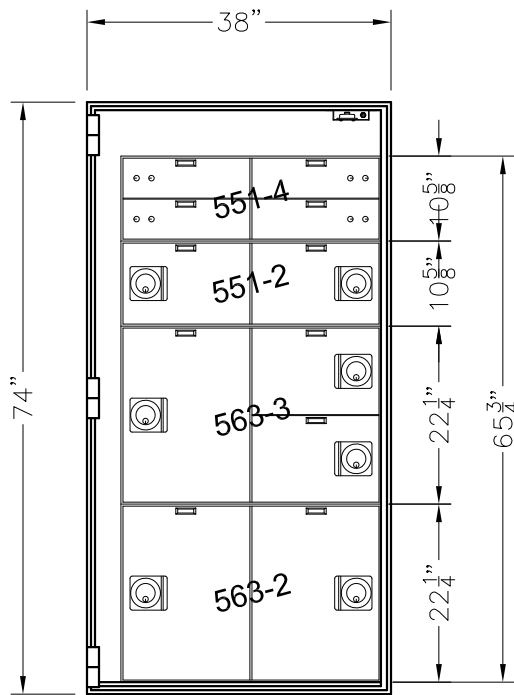

CAUTION!
 ONLY PROFESSIONALS EXPERIENCED AND
 QUALIFIED IN THE INSTALLATION OF SAFES
 SHOULD INSTALL THIS PRODUCT.

990-1100 KIT, ALARM
 (INCLUDES HEAT RISE &
 DOOR CONTACT SWITCH)

- NOTES:
1. COMBINATION LOCK WITH SPY-PROOF, KEY LOCKING DIAL & RING.
 2. BODY & DOOR ARE TL-15 PLATE SAFE CONSTRUCTION.
 3. APPROXIMATE WEIGHT (SAFE ONLY): 2,125 LBS.
 4. MODEL 981-2LS (LEFT SWING SHOWN)
 MODEL 981-2RS (RIGHT SWING OPPOSITE)
 5. ONE ADJUSTABLE SHELF PER UNIT.
 6. PREPARED FOR 2 OR 3 MOVEMENT TIME LOCK.
 7. SET-UP TO RECEIVE 500 SERIES LOCKERS & SAFE DEPOSIT BOXES (24" DEEP). FOR LOCKER INSERT OPTIONS SEE SHEET 2 & 3.

DO NOT SCALE

American
vault[®] Waco Texas

PRODUCT APPLICATION DRAWING
 PLATE SAFE TL-15 MODEL 981-2
 (OD: 74H x 38W x 32D)

SIZE	DWG NO	DATE	SHEET
A	20109	12.01.2023	1 OF 3

- (4) 5x16 TELLER LOCKERS
- (4) 10x16 CASH LOCKERS
- (3) 22x16 CASH LOCKERS
- (1) WELD-IN BASE

- (12) 5x16 TELLER LOCKERS
- (2) 10x16 CASH LOCKERS
- (2) 22x16 CASH LOCKERS
- (1) WELD-IN BASE

- (8) 5x16 TELLER LOCKERS
- (2) 10x16 CASH LOCKERS
- (3) 22x16 CASH LOCKERS
- (1) WELD-IN BASE

- (8) 5x16 TELLER LOCKERS
- (4) 10x16 CASH LOCKERS
- (2) 22x16 CASH LOCKERS
- (1) WELD-IN BASE

DO NOT SCALE

American
vault® Waco Texas

PRODUCT APPLICATION DRAWING
 PLATE SAFE TL-15 MODEL 981-2
 (OD: 74H x 38W x 32D)

SIZE	DWG NO	DATE	SHEET
A	20109	12.01.2023	3 OF 3