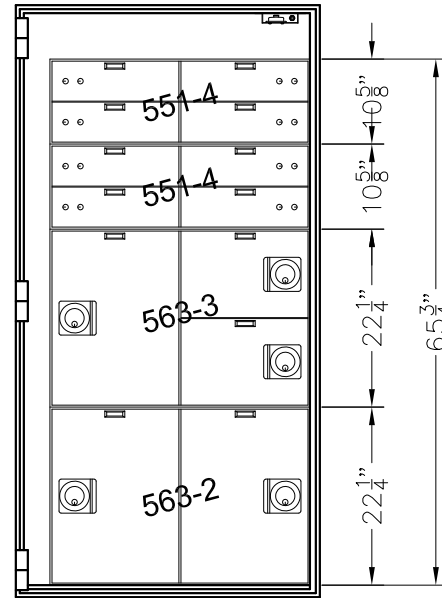

DO NOT SCALE

American
vault[®] Waco Texas

PRODUCT APPLICATION DRAWING
 PLATE SAFE TL-15 MODEL 981-2
 (OD: 74H x 38W x 32D)

SIZE	DWG NO	DATE	SHEET
A	20109	12.01.2023	1 OF 3

- (4) 5x16 TELLER LOCKERS
- (4) 10x16 CASH LOCKERS
- (3) 22x16 CASH LOCKERS
- (1) WELD-IN BASE

- (12) 5x16 TELLER LOCKERS
- (2) 10x16 CASH LOCKERS
- (2) 22x16 CASH LOCKERS
- (1) WELD-IN BASE

- (8) 5x16 TELLER LOCKERS
- (2) 10x16 CASH LOCKERS
- (3) 22x16 CASH LOCKERS
- (1) WELD-IN BASE

- (8) 5x16 TELLER LOCKERS
- (4) 10x16 CASH LOCKERS
- (2) 22x16 CASH LOCKERS
- (1) WELD-IN BASE

SIZE	DWG NO	DATE	SHEET
A	20109	12.01.2023	2 OF 3

- (2) 10x16 CASH LOCKERS
- (4) 15x16 CASH LOCKERS
- (2) 22x16 CASH LOCKERS
- (1) WELD-IN BASE

- (4) 10x16 CASH LOCKERS
- (2) 15x16 CASH LOCKERS
- (1) 22x16 CASH LOCKER
- (1) 31x16 CASH LOCKER
- (1) WELD-IN BASE

DO NOT SCALE

American
vault® Waco Texas

PRODUCT APPLICATION DRAWING
 PLATE SAFE TL-15 MODEL 981-2
 (OD: 74H x 38W x 32D)

SIZE	DWG NO	DATE	SHEET
A	20109	12.01.2023	3 OF 3