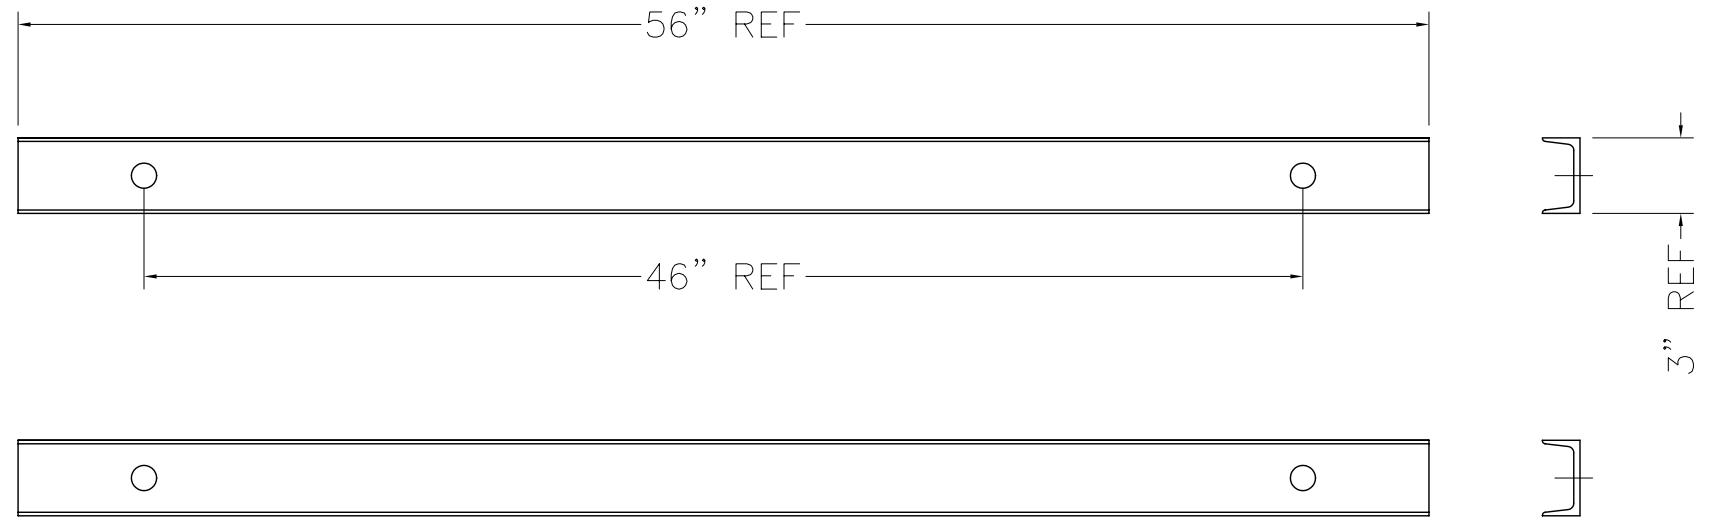

RIGGING SHOWN FOR REFERENCE ONLY

LIFT SWIVEL W/COIL BOLT

INSTALL/SAFETY BAR

INTERIOR ELEVATION

EXTERIOR ELEVATION

INSTALLED VIEW (SHOWN FOR REFERENCE ONLY)

**INSTALL/SAFETY BAR**

P/N 102-9939 (2 REQ'D)

**LIFT SWIVEL, 3/4" T-12**

P/N 9040-0002 (2 REQ'D)

**COIL BOLT, 3/4" x 4"**

P/N 9040-0006 (6 REQ'D)

**CAUTION!**  
**ONLY PROFESSIONALS EXPERIENCED AND QUALIFIED**  
**IN THE INSTALLATION OF MODULAR VAULTS AND**  
**VAULT DOORS SHOULD INSTALL THIS PRODUCT**

DO NOT SCALE

PRODUCT APPLICATION DRAWING  
 100 SERIES VAULT DOOR INSTALL KIT  
 P/N 102-2200

SIZE	DWG NO	DATE	SHEET
<b>B</b>	20115	03.04.2013	1 OF 1