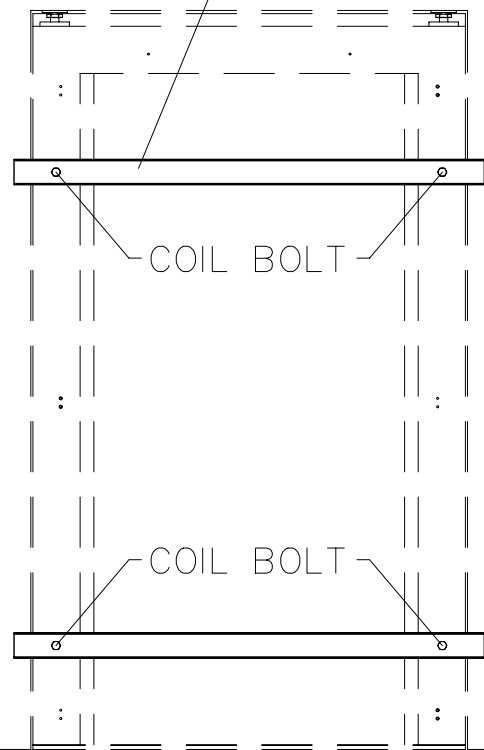

RIGGING SHOWN FOR REFERENCE ONLY

LIFT SWIVEL W/COIL BOLT

INSTALL/SAFETY BAR

INTERIOR ELEVATION

EXTERIOR ELEVATION

INSTALLED VIEW (SHOWN FOR REFERENCE ONLY)

**INSTALL/SAFETY BAR**

P/N 102-9939 (2 REQ'D)

**LIFT SWIVEL, 3/4" T-12**

P/N 9040-0002 (2 REQ'D)

**COIL BOLT, 3/4" x 4"**

P/N 9040-0006 (6 REQ'D)

**CAUTION!**  
**ONLY PROFESSIONALS EXPERIENCED AND QUALIFIED**  
**IN THE INSTALLATION OF MODULAR VAULTS AND**  
**VAULT DOORS SHOULD INSTALL THIS PRODUCT**