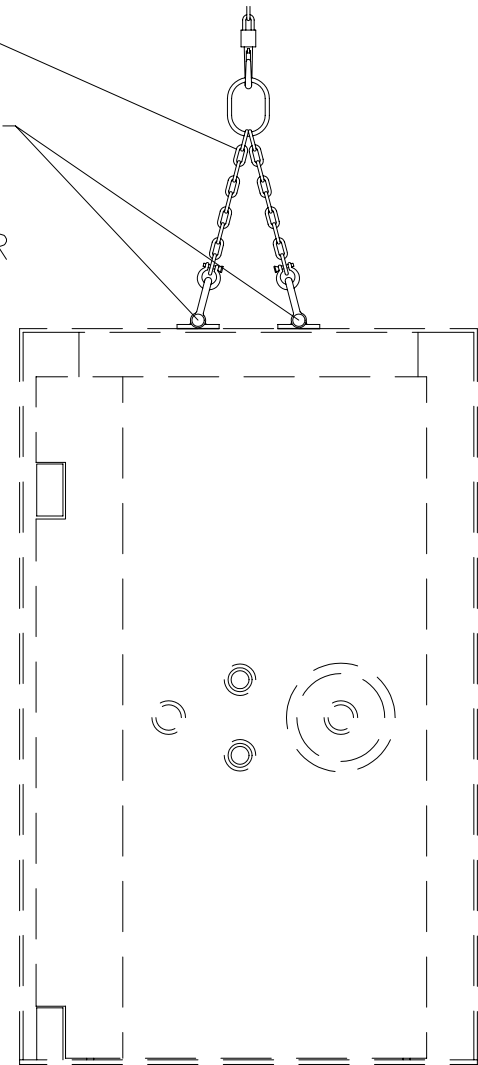

RIGGING SHOWN FOR REFERENCE ONLY

LIFT SWIVEL W/COIL BOLT

INSTALL/SAFETY BAR

INTERIOR ELEVATION

EXTERIOR ELEVATION

INSTALLED VIEW (SHOWN FOR REFERENCE ONLY)

**INSTALL/SAFETY BAR**

P/N 102-9939 (2 REQ'D)

**LIFT SWIVEL, 3/4" T-12**

P/N 9040-0002 (2 REQ'D)

**COIL BOLT, 3/4" x 4"**

P/N 9040-0006 (6 REQ'D)

**CAUTION!**  
**ONLY PROFESSIONALS EXPERIENCED AND QUALIFIED**  
**IN THE INSTALLATION OF MODULAR VAULTS AND**  
**VAULT DOORS SHOULD INSTALL THIS PRODUCT**

DO NOT SCALE

PRODUCT APPLICATION DRAWING  
 100 SERIES VAULT DOOR INSTALL KIT  
 P/N 102-2200

SIZE	DWG NO	DATE	SHEET
<b>B</b>	20115	03.04.2013	1 OF 1