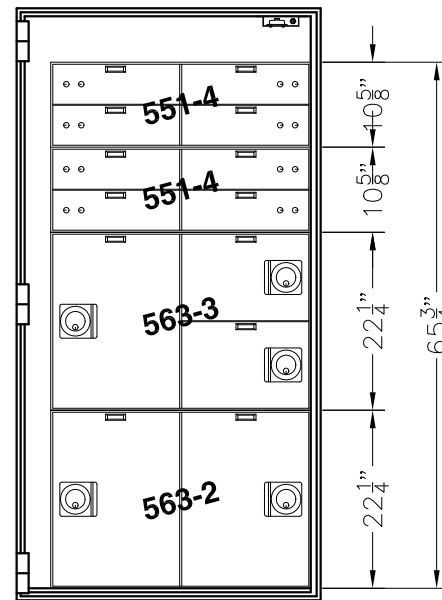

American Vault[®].us

PRODUCT APPLICATION DRAWING
 MOD 981-2 TL-15 PLATE SAFE
 (OD: 74Hx38Wx32D)

SIZE	DWG NO	DATE	SHEET
A	20109	03.09.2016	1 OF 3

- (4) 5x16 TELLER LOCKERS
- (4) 10x16 CASH LOCKERS
- (3) 22x16 CASH LOCKERS
- (1) WELD-IN BASE

- (12) 5x16 TELLER LOCKERS
- (2) 10x16 CASH LOCKERS
- (2) 22x16 CASH LOCKERS
- (1) WELD-IN BASE

- (8) 5x16 TELLER LOCKERS
- (2) 10x16 CASH LOCKERS
- (3) 22x16 CASH LOCKERS
- (1) WELD-IN BASE

- (8) 5x16 TELLER LOCKERS
- (4) 10x16 CASH LOCKERS
- (2) 22x16 CASH LOCKERS
- (1) WELD-IN BASE

SIZE	DWG NO	DATE	SHEET
A	20109	03.09.2016	2 OF 3

- (2) 10x16 CASH LOCKERS
- (4) 15x16 CASH LOCKERS
- (2) 22x16 CASH LOCKERS
- (1) WELD-IN BASE

- (4) 10x16 CASH LOCKERS
- (2) 15x16 CASH LOCKERS
- (1) 22x16 CASH LOCKER
- (1) 31x16 CASH LOCKER
- (1) WELD-IN BASE

American Vault[®].us

PRODUCT APPLICATION DRAWING
 MOD 981-2 TL-15 PLATE SAFE
 (OD: 74Hx38Wx32D)

SIZE	DWG NO	DATE	SHEET
A	20109	03.09.2016	3 OF 3