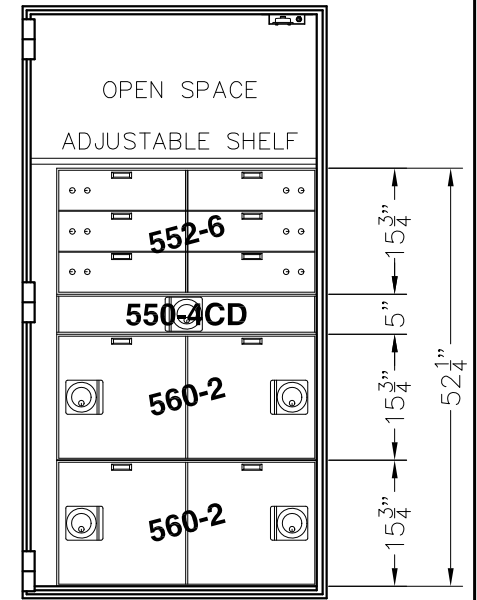

SIZE	DWG NO	DATE	SHEET
A	20109	03.09.2016	2 OF 3

- (2) 10x16 CASH LOCKERS
- (4) 15x16 CASH LOCKERS
- (2) 22x16 CASH LOCKERS
- (1) WELD-IN BASE

- (4) 10x16 CASH LOCKERS
- (2) 15x16 CASH LOCKERS
- (1) 22x16 CASH LOCKER
- (1) 31x16 CASH LOCKER
- (1) WELD-IN BASE

- (10) 5x16 TELLER LOCKERS
- (2) 15x16 CASH LOCKERS
- (2) 22x16 CASH LOCKERS
- (1) WELD-IN BASE

- (6) 5x16 TELLER LOCKERS
- (1) CASH DRAWER 4 COMPARTMENT
- (4) 15x16 CASH LOCKERS
- (1) WELD-IN BASE

CAUTION!
 ONLY PROFESSIONALS EXPERIENCED AND
 QUALIFIED IN THE INSTALLATION OF SAFES
 SHOULD INSTALL THIS PRODUCT.

American Vault[®].us

PRODUCT APPLICATION DRAWING
 MOD 981-2 TL-15 PLATE SAFE
 (OD: 74Hx38Wx32D)

SIZE	DWG NO	DATE	SHEET
A	20109	03.09.2016	3 OF 3