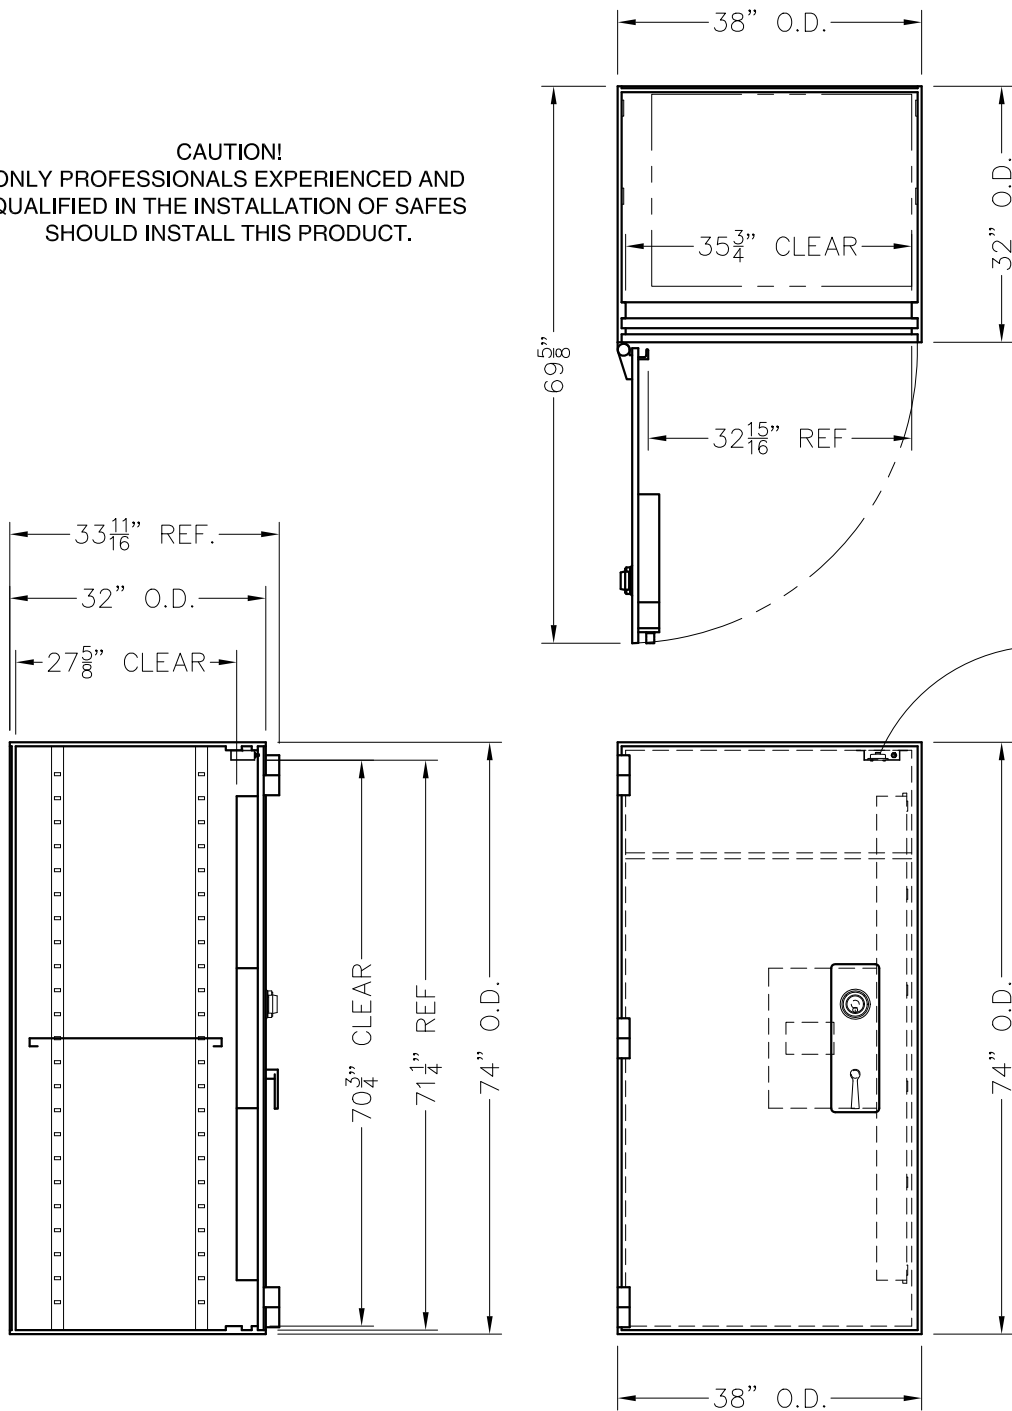

CAUTION!
 ONLY PROFESSIONALS EXPERIENCED AND
 QUALIFIED IN THE INSTALLATION OF SAFES
 SHOULD INSTALL THIS PRODUCT.

990-1100 KIT, ALARM
 (INCLUDES HEAT RISE &
 DOOR CONTACT SWITCH)

NOTES:

1. COMBINATION LOCK WITH SPY-PROOF, KEY LOCKING DIAL & RING.
2. BODY & DOOR ARE TL-15 PLATE SAFE CONSTRUCTION.
3. APPROXIMATE WEIGHT (SAFE ONLY): 2,125 LBS.
4. FINISH: BEIGE
5. MODEL 981-2LS (LEFT SWING SHOWN)
 MODEL 981-2RS (RIGHT SWING OPPOSITE)
6. ONE ADJUSTABLE SHELF PER UNIT.
7. PREPARED FOR 2 OR 3 MOVEMENT TIME LOCK.
8. SET-UP TO RECEIVE 500 SERIES LOCKERS & SAFE DEPOSIT BOXES (24" DEEP). FOR LOCKER INSERT OPTIONS SEE SHEET 2 & 3.

American Vault[®].us

PRODUCT APPLICATION DRAWING
 MOD 981-2 TL-15 PLATE SAFE
 (OD: 74Hx38Wx32D)

SIZE	DWG NO	DATE	SHEET
A	20109	03.09.2016	1 OF 3

- (4) 5x16 TELLER LOCKERS
- (4) 10x16 CASH LOCKERS
- (3) 22x16 CASH LOCKERS
- (1) WELD-IN BASE

- (12) 5x16 TELLER LOCKERS
- (2) 10x16 CASH LOCKERS
- (2) 22x16 CASH LOCKERS
- (1) WELD-IN BASE

- (8) 5x16 TELLER LOCKERS
- (2) 10x16 CASH LOCKERS
- (3) 22x16 CASH LOCKERS
- (1) WELD-IN BASE

- (8) 5x16 TELLER LOCKERS
- (4) 10x16 CASH LOCKERS
- (2) 22x16 CASH LOCKERS
- (1) WELD-IN BASE

CAUTION!
 ONLY PROFESSIONALS EXPERIENCED AND
 QUALIFIED IN THE INSTALLATION OF SAFES
 SHOULD INSTALL THIS PRODUCT.

American Vault[®].us

PRODUCT APPLICATION DRAWING
 MOD 981-2 TL-15 PLATE SAFE
 (OD: 74Hx38Wx32D)