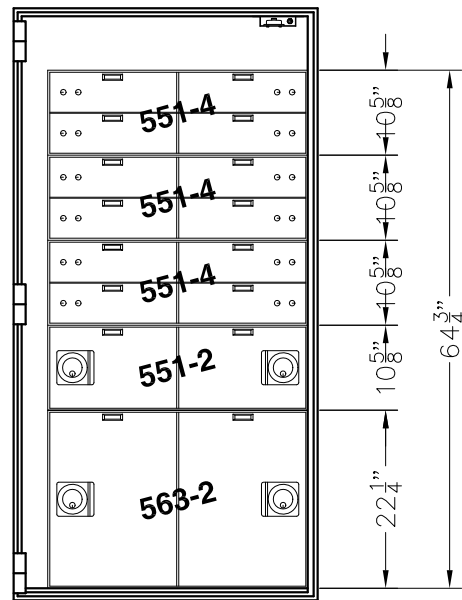

CAUTION!
 ONLY PROFESSIONALS EXPERIENCED AND
 QUALIFIED IN THE INSTALLATION OF SAFES
 SHOULD INSTALL THIS PRODUCT.

990-1100 KIT, ALARM
 (INCLUDES HEAT RISE &
 DOOR CONTACT SWITCH)

NOTES:

1. COMBINATION LOCK WITH SPY-PROOF, KEY LOCKING DIAL & RING.
2. BODY & DOOR ARE TL-15 PLATE SAFE CONSTRUCTION.
3. APPROXIMATE WEIGHT (SAFE ONLY): 2,125 LBS.
4. FINISH: BEIGE
5. MODEL 981-2LS (LEFT SWING SHOWN)
 MODEL 981-2RS (RIGHT SWING OPPOSITE)
6. ONE ADJUSTABLE SHELF PER UNIT.
7. PREPARED FOR 2 OR 3 MOVEMENT TIME LOCK.
8. SET-UP TO RECEIVE 500 SERIES LOCKERS & SAFE DEPOSIT BOXES (24" DEEP). FOR LOCKER INSERT OPTIONS SEE SHEET 2 & 3.

American Vault[®].us

PRODUCT APPLICATION DRAWING
 MOD 981-2 TL-15 PLATE SAFE
 (OD: 74Hx38Wx32D)

SIZE	DWG NO	DATE	SHEET
A	20109	03.09.2016	1 OF 3

- (4) 5x16 TELLER LOCKERS
- (4) 10x16 CASH LOCKERS
- (3) 22x16 CASH LOCKERS
- (1) WELD-IN BASE

- (12) 5x16 TELLER LOCKERS
- (2) 10x16 CASH LOCKERS
- (2) 22x16 CASH LOCKERS
- (1) WELD-IN BASE

- (8) 5x16 TELLER LOCKERS
- (2) 10x16 CASH LOCKERS
- (3) 22x16 CASH LOCKERS
- (1) WELD-IN BASE

- (8) 5x16 TELLER LOCKERS
- (4) 10x16 CASH LOCKERS
- (2) 22x16 CASH LOCKERS
- (1) WELD-IN BASE

SIZE	DWG NO	DATE	SHEET
A	20109	03.09.2016	2 OF 3

- (2) 10x16 CASH LOCKERS
- (4) 15x16 CASH LOCKERS
- (2) 22x16 CASH LOCKERS
- (1) WELD-IN BASE

- (4) 10x16 CASH LOCKERS
- (2) 15x16 CASH LOCKERS
- (1) 22x16 CASH LOCKER
- (1) 31x16 CASH LOCKER
- (1) WELD-IN BASE