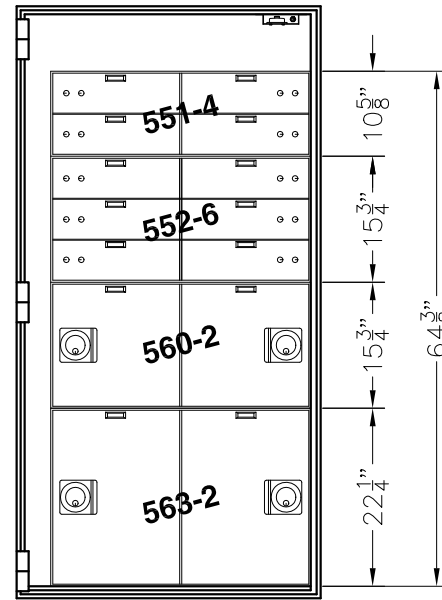

- (12) 5x16 TELLER LOCKERS
- (2) 10x16 CASH LOCKERS
- (2) 22x16 CASH LOCKERS
- (1) WELD-IN BASE

- (8) 5x16 TELLER LOCKERS
- (2) 10x16 CASH LOCKERS
- (3) 22x16 CASH LOCKERS
- (1) WELD-IN BASE

- (8) 5x16 TELLER LOCKERS
- (4) 10x16 CASH LOCKERS
- (2) 22x16 CASH LOCKERS
- (1) WELD-IN BASE

CAUTION!
 ONLY PROFESSIONALS EXPERIENCED AND
 QUALIFIED IN THE INSTALLATION OF SAFES
 SHOULD INSTALL THIS PRODUCT.

American Vault[®].us

PRODUCT APPLICATION DRAWING
 MOD 981-2 TL-15 PLATE SAFE
 (OD: 74Hx38Wx32D)

SIZE	DWG NO	DATE	SHEET
A	20109	03.09.2016	2 OF 3

- (2) 10x16 CASH LOCKERS
- (4) 15x16 CASH LOCKERS
- (2) 22x16 CASH LOCKERS
- (1) WELD-IN BASE

- (4) 10x16 CASH LOCKERS
- (2) 15x16 CASH LOCKERS
- (1) 22x16 CASH LOCKER
- (1) 31x16 CASH LOCKER
- (1) WELD-IN BASE

American Vault[®].us

PRODUCT APPLICATION DRAWING
 MOD 981-2 TL-15 PLATE SAFE
 (OD: 74Hx38Wx32D)

SIZE	DWG NO	DATE	SHEET
A	20109	03.09.2016	3 OF 3