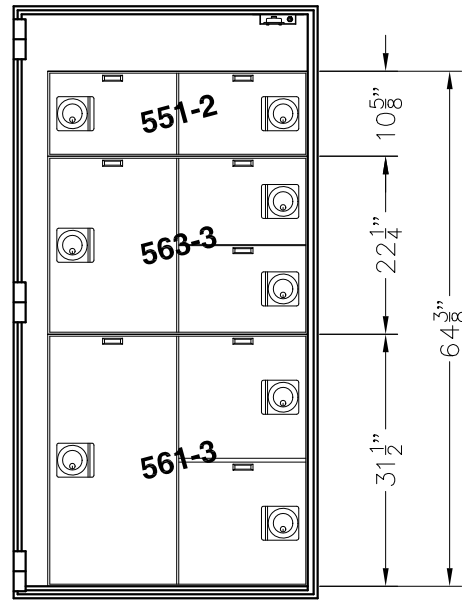

- (12) 5x16 TELLER LOCKERS
- (2) 10x16 CASH LOCKERS
- (2) 22x16 CASH LOCKERS
- (1) WELD-IN BASE

- (8) 5x16 TELLER LOCKERS
- (2) 10x16 CASH LOCKERS
- (3) 22x16 CASH LOCKERS
- (1) WELD-IN BASE

- (8) 5x16 TELLER LOCKERS
- (4) 10x16 CASH LOCKERS
- (2) 22x16 CASH LOCKERS
- (1) WELD-IN BASE

CAUTION!
 ONLY PROFESSIONALS EXPERIENCED AND
 QUALIFIED IN THE INSTALLATION OF SAFES
 SHOULD INSTALL THIS PRODUCT.

American Vault[®].us

PRODUCT APPLICATION DRAWING
 MOD 981-2 TL-15 PLATE SAFE
 (OD: 74Hx38Wx32D)

SIZE	DWG NO	DATE	SHEET
A	20109	03.09.2016	2 OF 3

- (2) 10x16 CASH LOCKERS
- (4) 15x16 CASH LOCKERS
- (2) 22x16 CASH LOCKERS
- (1) WELD-IN BASE

- (4) 10x16 CASH LOCKERS
- (2) 15x16 CASH LOCKERS
- (1) 22x16 CASH LOCKER
- (1) 31x16 CASH LOCKER
- (1) WELD-IN BASE

American Vault[®].us

PRODUCT APPLICATION DRAWING
 MOD 981-2 TL-15 PLATE SAFE
 (OD: 74Hx38Wx32D)

SIZE	DWG NO	DATE	SHEET
A	20109	03.09.2016	3 OF 3