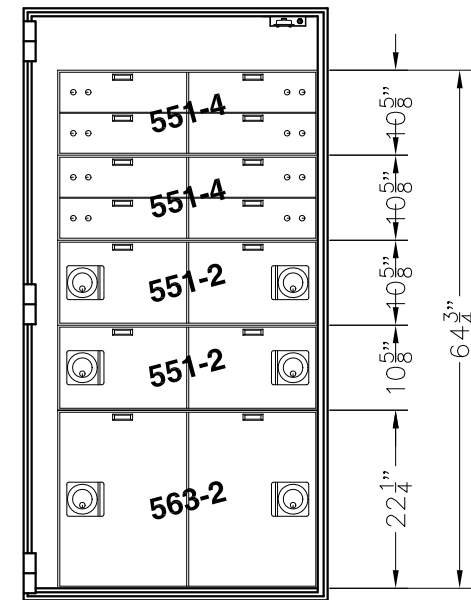

American Vault[®].us

PRODUCT APPLICATION DRAWING
 MOD 981-2 TL-15 PLATE SAFE
 (OD: 74Hx38Wx32D)

SIZE	DWG NO	DATE	SHEET
A	20109	03.09.2016	1 OF 3

- (4) 5x16 TELLER LOCKERS
- (4) 10x16 CASH LOCKERS
- (3) 22x16 CASH LOCKERS
- (1) WELD-IN BASE

- (12) 5x16 TELLER LOCKERS
- (2) 10x16 CASH LOCKERS
- (2) 22x16 CASH LOCKERS
- (1) WELD-IN BASE

- (8) 5x16 TELLER LOCKERS
- (2) 10x16 CASH LOCKERS
- (3) 22x16 CASH LOCKERS
- (1) WELD-IN BASE

- (8) 5x16 TELLER LOCKERS
- (4) 10x16 CASH LOCKERS
- (2) 22x16 CASH LOCKERS
- (1) WELD-IN BASE

SIZE	DWG NO	DATE	SHEET
A	20109	03.09.2016	2 OF 3

- (2) 10x16 CASH LOCKERS
- (4) 15x16 CASH LOCKERS
- (2) 22x16 CASH LOCKERS
- (1) WELD-IN BASE

- (4) 10x16 CASH LOCKERS
- (2) 15x16 CASH LOCKERS
- (1) 22x16 CASH LOCKER
- (1) 31x16 CASH LOCKER
- (1) WELD-IN BASE

American Vault[®].us

PRODUCT APPLICATION DRAWING
 MOD 981-2 TL-15 PLATE SAFE
 (OD: 74Hx38Wx32D)

SIZE	DWG NO	DATE	SHEET
A	20109	03.09.2016	3 OF 3