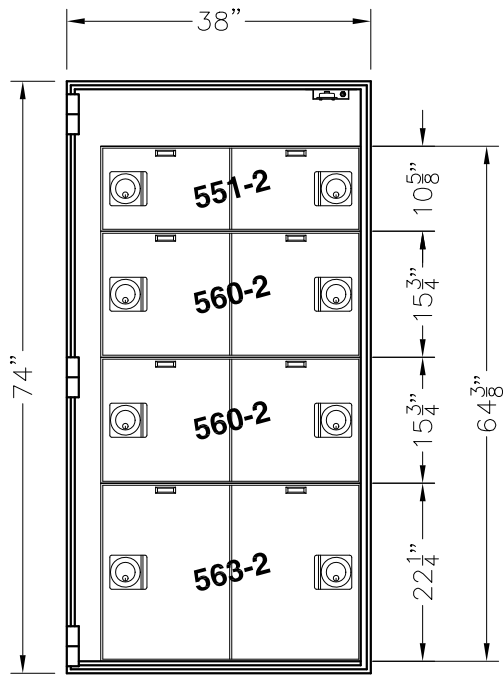

- (12) 5x16 TELLER LOCKERS
- (2) 10x16 CASH LOCKERS
- (2) 22x16 CASH LOCKERS
- (1) WELD-IN BASE

- (8) 5x16 TELLER LOCKERS
- (2) 10x16 CASH LOCKERS
- (3) 22x16 CASH LOCKERS
- (1) WELD-IN BASE

- (8) 5x16 TELLER LOCKERS
- (4) 10x16 CASH LOCKERS
- (2) 22x16 CASH LOCKERS
- (1) WELD-IN BASE

CAUTION!
 ONLY PROFESSIONALS EXPERIENCED AND
 QUALIFIED IN THE INSTALLATION OF SAFES
 SHOULD INSTALL THIS PRODUCT.

American Vault[®].us

PRODUCT APPLICATION DRAWING
 MOD 981-2 TL-15 PLATE SAFE
 (OD: 74Hx38Wx32D)

SIZE	DWG NO	DATE	SHEET
A	20109	03.09.2016	2 OF 3

- (2) 10x16 CASH LOCKERS
- (4) 15x16 CASH LOCKERS
- (2) 22x16 CASH LOCKERS
- (1) WELD-IN BASE

- (4) 10x16 CASH LOCKERS
- (2) 15x16 CASH LOCKERS
- (1) 22x16 CASH LOCKER
- (1) 31x16 CASH LOCKER
- (1) WELD-IN BASE

American Vault[®].us

PRODUCT APPLICATION DRAWING
 MOD 981-2 TL-15 PLATE SAFE
 (OD: 74Hx38Wx32D)

SIZE	DWG NO	DATE	SHEET
A	20109	03.09.2016	3 OF 3