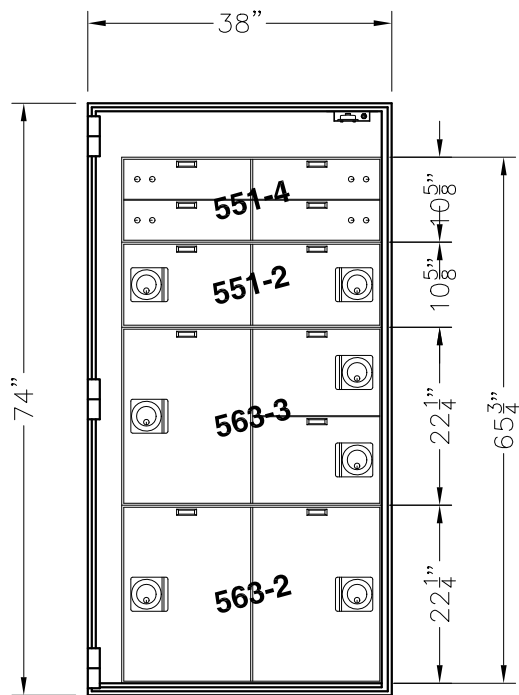

CAUTION!
 ONLY PROFESSIONALS EXPERIENCED AND
 QUALIFIED IN THE INSTALLATION OF SAFES
 SHOULD INSTALL THIS PRODUCT.

990-1100 KIT, ALARM
 (INCLUDES HEAT RISE &
 DOOR CONTACT SWITCH)

NOTES:

1. COMBINATION LOCK WITH SPY-PROOF, KEY LOCKING DIAL & RING.
2. BODY & DOOR ARE TL-15 PLATE SAFE CONSTRUCTION.
3. APPROXIMATE WEIGHT (SAFE ONLY): 2,125 LBS.
4. FINISH: BEIGE
5. MODEL 981-2LS (LEFT SWING SHOWN)
 MODEL 981-2RS (RIGHT SWING OPPOSITE)
6. ONE ADJUSTABLE SHELF PER UNIT.
7. PREPARED FOR 2 OR 3 MOVEMENT TIME LOCK.
8. SET-UP TO RECEIVE 500 SERIES LOCKERS & SAFE DEPOSIT BOXES (24" DEEP). FOR LOCKER INSERT OPTIONS SEE SHEET 2 & 3.

American Vault[®].us

PRODUCT APPLICATION DRAWING
 MOD 981-2 TL-15 PLATE SAFE
 (OD: 74Hx38Wx32D)

SIZE	DWG NO	DATE	SHEET
A	20109	03.09.2016	1 OF 3

- (4) 5x16 TELLER LOCKERS
- (4) 10x16 CASH LOCKERS
- (3) 22x16 CASH LOCKERS
- (1) WELD-IN BASE

- (12) 5x16 TELLER LOCKERS
- (2) 10x16 CASH LOCKERS
- (2) 22x16 CASH LOCKERS
- (1) WELD-IN BASE

- (8) 5x16 TELLER LOCKERS
- (2) 10x16 CASH LOCKERS
- (3) 22x16 CASH LOCKERS
- (1) WELD-IN BASE

- (8) 5x16 TELLER LOCKERS
- (4) 10x16 CASH LOCKERS
- (2) 22x16 CASH LOCKERS
- (1) WELD-IN BASE

SIZE	DWG NO	DATE	SHEET
A	20109	03.09.2016	2 OF 3

- (2) 10x16 CASH LOCKERS
- (4) 15x16 CASH LOCKERS
- (2) 22x16 CASH LOCKERS
- (1) WELD-IN BASE

- (4) 10x16 CASH LOCKERS
- (2) 15x16 CASH LOCKERS
- (1) 22x16 CASH LOCKER
- (1) 31x16 CASH LOCKER
- (1) WELD-IN BASE