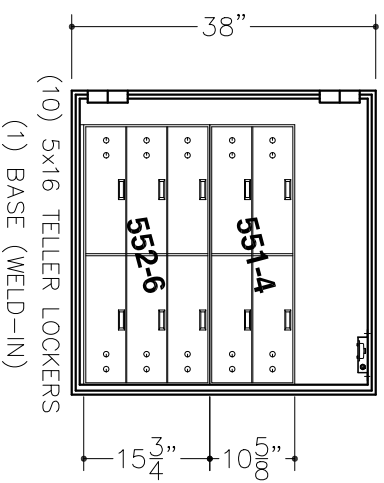

CAUTION!
ONLY PROFESSIONALS EXPERIENCED AND QUALIFIED IN THE INSTALLATION OF SAFES SHOULD INSTALL THIS PRODUCT.

ALARM KIT ASSEMBLY
 INCLUDES HEAT RISE &
 DOOR CONTACT SWITCH

- NOTES:
1. COMBINATION LOCK WITH SPY-PROOF, KEY LOCKING DIAL & RING.
 2. BODY & DOOR ARE TL-15 PLATE SAFE CONSTRUCTION.
 3. APPROXIMATE WEIGHT (SAFE ONLY): 1,150 LBS.
 4. FINISH: BEIGE
 5. MODEL 981-1LS (LEFT SWING SHOWN)
 6. MODEL 981-1RS (RIGHT SWING OPPOSITE)
 7. ONE ADJUSTABLE SHELF PER UNIT.
 8. PREPARED FOR 2 OR 3 MOVEMENT TIME LOCK.
 9. SET-UP TO RECEIVE 500 SERIES LOCKERS (18" DEEP).
 10. FOR LOCKER INSERT OPTIONS, SEE SHEET 2.

www.americanvault.us

american vault.us

PRODUCT APPLICATION DRAWING
 MOD 981-1 TL-15 PLATE SAFE
 (OD: 38Hx38Wx26D)

SIZE	DWG NO	DATE	SHEET
A	20108	10.11.2016	1 OF 2

CAUTION!
ONLY PROFESSIONALS EXPERIENCED AND QUALIFIED IN THE INSTALLATION OF SAFES SHOULD INSTALL THIS PRODUCT.

American
Vault.us

PRODUCT APPLICATION DRAWING
MOD 981-1 TL-15 PLATE SAFE
(OD: 38Hx38Wx26D)

SIZE	DWG NO	DATE	SHEET
A	20108	10.11.2016	2 OF 2