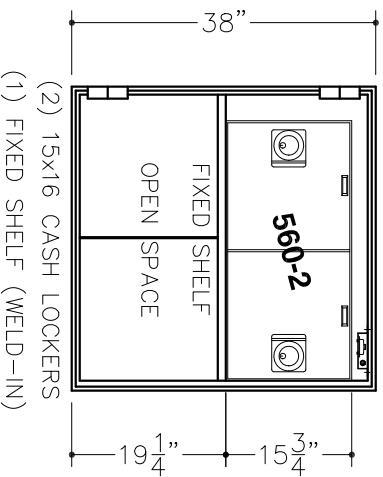

CAUTION!
ONLY PROFESSIONALS EXPERIENCED AND QUALIFIED IN THE INSTALLATION OF SAFES SHOULD INSTALL THIS PRODUCT.

ALARM KIT ASSEMBLY
 INCLUDES HEAT RISE &
 DOOR CONTACT SWITCH

- NOTES:
1. COMBINATION LOCK WITH SPY-PROOF, KEY LOCKING DIAL & RING.
 2. BODY & DOOR ARE TL-15 PLATE SAFE CONSTRUCTION.
 3. APPROXIMATE WEIGHT (SAFE ONLY): 1,150 LBS.
 4. FINISH: BEIGE
 5. MODEL 981-1LS (LEFT SWING SHOWN)
 6. MODEL 981-1RS (RIGHT SWING OPPOSITE)
 7. ONE ADJUSTABLE SHELF PER UNIT.
 8. PREPARED FOR 2 OR 3 MOVEMENT TIME LOCK.
 9. SET-UP TO RECEIVE 500 SERIES LOCKERS (18" DEEP).
 10. FOR LOCKER INSERT OPTIONS, SEE SHEET 2.

www.americanvault.us

american vault.us

PRODUCT APPLICATION DRAWING
 MOD 981-1 TL-15 PLATE SAFE
 (OD: 38Hx38Wx26D)

SIZE	DWG NO	DATE	SHEET
A	20108	10.11.2016	1 OF 2

CAUTION!
ONLY PROFESSIONALS EXPERIENCED AND QUALIFIED IN THE INSTALLATION OF SAFES SHOULD INSTALL THIS PRODUCT.

American
Vault.us

PRODUCT APPLICATION DRAWING
MOD 981-1 TL-15 PLATE SAFE
(OD: 38Hx38Wx26D)

SIZE	DWG NO	DATE	SHEET
A	20108	10.11.2016	2 OF 2