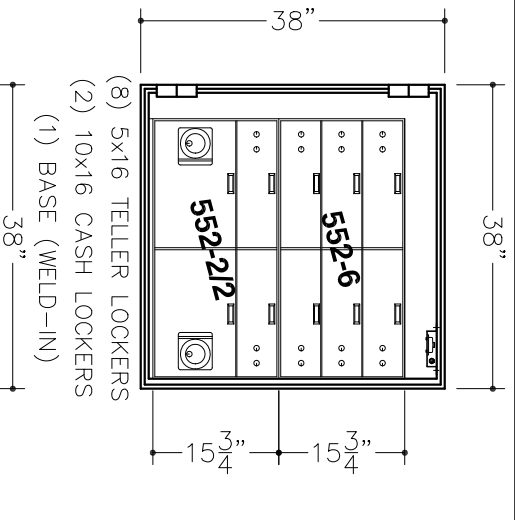

CAUTION!
ONLY PROFESSIONALS EXPERIENCED AND QUALIFIED IN THE INSTALLATION OF SAFES SHOULD INSTALL THIS PRODUCT.

ALARM KIT ASSEMBLY
 INCLUDES HEAT RISE &
 DOOR CONTACT SWITCH

- NOTES:
1. COMBINATION LOCK WITH SPY-PROOF, KEY LOCKING DIAL & RING.
 2. BODY & DOOR ARE TL-15 PLATE SAFE CONSTRUCTION.
 3. APPROXIMATE WEIGHT (SAFE ONLY): 1,150 LBS.
 4. FINISH: BEIGE
 5. MODEL 981-1LS (LEFT SWING SHOWN)
 6. MODEL 981-1RS (RIGHT SWING OPPOSITE)
 7. ONE ADJUSTABLE SHELF PER UNIT.
 8. PREPARED FOR 2 OR 3 MOVEMENT TIME LOCK.
 9. SET-UP TO RECEIVE 500 SERIES LOCKERS (18" DEEP).
 10. FOR LOCKER INSERT OPTIONS, SEE SHEET 2.

www.americanvault.us

american vault.us

PRODUCT APPLICATION DRAWING
 MOD 981-1 TL-15 PLATE SAFE
 (OD: 38Hx38Wx26D)

SIZE	DWG NO	DATE	SHEET
A	20108	10.11.2016	1 OF 2

CAUTION!
ONLY PROFESSIONALS EXPERIENCED AND QUALIFIED IN THE INSTALLATION OF SAFES SHOULD INSTALL THIS PRODUCT.

American
Vault.us

PRODUCT APPLICATION DRAWING
MOD 981-1 TL-15 PLATE SAFE
(OD: 38Hx38Wx26D)

SIZE	DWG NO	DATE	SHEET
A	20108	10.11.2016	2 OF 2