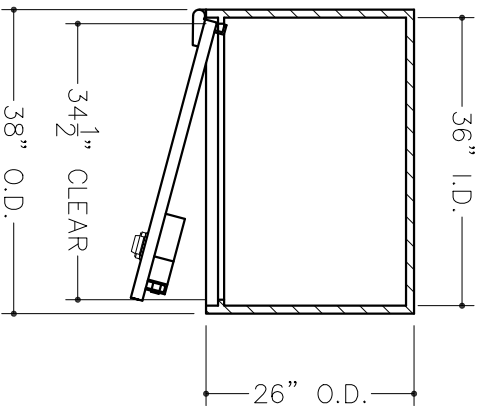

CAUTION!
ONLY PROFESSIONALS EXPERIENCED AND QUALIFIED IN THE INSTALLATION OF SAFES SHOULD INSTALL THIS PRODUCT.

ALARM KIT ASSEMBLY
 INCLUDES HEAT RISE &
 DOOR CONTACT SWITCH

- NOTES:
1. COMBINATION LOCK WITH SPY-PROOF, KEY LOCKING DIAL & RING.
 2. BODY & DOOR ARE TL-15 PLATE SAFE CONSTRUCTION.
 3. APPROXIMATE WEIGHT (SAFE ONLY): 1,150 LBS.
 4. FINISH: BEIGE
 5. MODEL 981-1LS (LEFT SWING SHOWN)
 6. MODEL 981-1RS (RIGHT SWING OPPOSITE)
 7. ONE ADJUSTABLE SHELF PER UNIT.
 8. PREPARED FOR 2 OR 3 MOVEMENT TIME LOCK.
 9. SET-UP TO RECEIVE 500 SERIES LOCKERS (18" DEEP).
 10. FOR LOCKER INSERT OPTIONS, SEE SHEET 2.

www.americanvault.us

american vault.us

PRODUCT APPLICATION DRAWING
 MOD 981-1 TL-15 PLATE SAFE
 (OD: 38Hx38Wx26D)

SIZE	DWG NO	DATE	SHEET
A	20108	10.11.2016	1 OF 2

CAUTION!
ONLY PROFESSIONALS EXPERIENCED AND QUALIFIED IN THE INSTALLATION OF SAFES SHOULD INSTALL THIS PRODUCT.

American
Vault.us

PRODUCT APPLICATION DRAWING
MOD 981-1 TL-15 PLATE SAFE
(OD: 38Hx38Wx26D)

SIZE	DWG NO	DATE	SHEET
A	20108	10.11.2016	2 OF 2