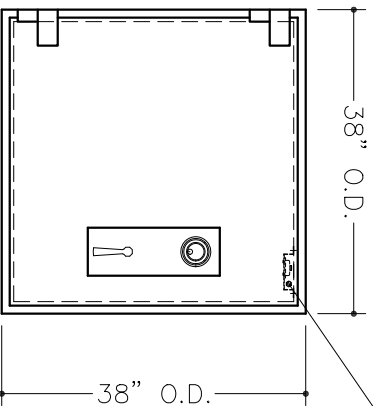

CAUTION!
ONLY PROFESSIONALS EXPERIENCED AND QUALIFIED IN THE INSTALLATION OF SAFES SHOULD INSTALL THIS PRODUCT.

ALARM KIT ASSEMBLY
 INCLUDES HEAT RISE &
 DOOR CONTACT SWITCH

- NOTES:
1. COMBINATION LOCK WITH SPY-PROOF, KEY LOCKING DIAL & RING.
 2. BODY & DOOR ARE TL-15 PLATE SAFE CONSTRUCTION.
 3. APPROXIMATE WEIGHT (SAFE ONLY): 1,150 LBS.
 4. FINISH: BEIGE
 5. MODEL 981-1LS (LEFT SWING SHOWN)
 6. MODEL 981-1RS (RIGHT SWING OPPOSITE)
 7. ONE ADJUSTABLE SHELF PER UNIT.
 8. PREPARED FOR 2 OR 3 MOVEMENT TIME LOCK.
 9. SET-UP TO RECEIVE 500 SERIES LOCKERS (18" DEEP).
 10. FOR LOCKER INSERT OPTIONS, SEE SHEET 2.

www.americanvault.us

american vault.us

PRODUCT APPLICATION DRAWING
 MOD 981-1 TL-15 PLATE SAFE
 (OD: 38Hx38Wx26D)

SIZE	DWG NO	DATE	SHEET
A	20108	10.11.2016	1 OF 2

CAUTION!
ONLY PROFESSIONALS EXPERIENCED AND QUALIFIED IN THE INSTALLATION OF SAFES SHOULD INSTALL THIS PRODUCT.

American
Vault.us

PRODUCT APPLICATION DRAWING
MOD 981-1 TL-15 PLATE SAFE
(OD: 38Hx38Wx26D)

SIZE	DWG NO	DATE	SHEET
A	20108	10.11.2016	2 OF 2