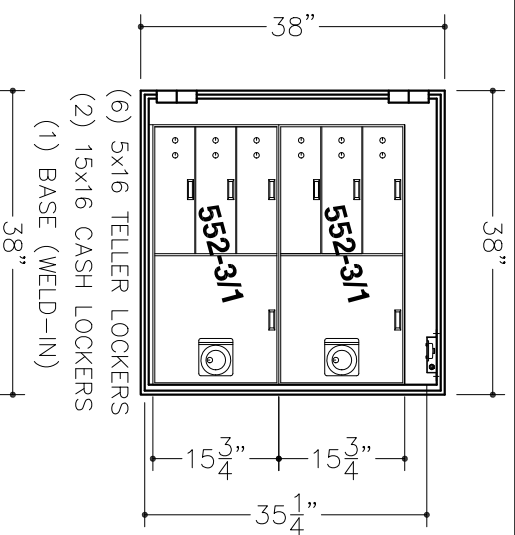

CAUTION!
ONLY PROFESSIONALS EXPERIENCED AND QUALIFIED IN THE INSTALLATION OF SAFES SHOULD INSTALL THIS PRODUCT.

ALARM KIT ASSEMBLY
 INCLUDES HEAT RISE &
 DOOR CONTACT SWITCH

- NOTES:
1. COMBINATION LOCK WITH SPY-PROOF, KEY LOCKING DIAL & RING.
 2. BODY & DOOR ARE TL-15 PLATE SAFE CONSTRUCTION.
 3. APPROXIMATE WEIGHT (SAFE ONLY): 1,150 LBS.
 4. FINISH: BEIGE
 5. MODEL 981-1LS (LEFT SWING SHOWN)
 6. MODEL 981-1RS (RIGHT SWING OPPOSITE)
 7. ONE ADJUSTABLE SHELF PER UNIT.
 8. PREPARED FOR 2 OR 3 MOVEMENT TIME LOCK.
 9. SET-UP TO RECEIVE 500 SERIES LOCKERS (18" DEEP).
 10. FOR LOCKER INSERT OPTIONS, SEE SHEET 2.

www.americanvault.us

american vault.us

PRODUCT APPLICATION DRAWING
 MOD 981-1 TL-15 PLATE SAFE
 (OD: 38Hx38Wx26D)

SIZE	DWG NO	DATE	SHEET
A	20108	10.11.2016	1 OF 2

CAUTION!
ONLY PROFESSIONALS EXPERIENCED AND QUALIFIED IN THE INSTALLATION OF SAFES SHOULD INSTALL THIS PRODUCT.

American
Vault.us

PRODUCT APPLICATION DRAWING
MOD 981-1 TL-15 PLATE SAFE
(OD: 38Hx38Wx26D)

SIZE	DWG NO	DATE	SHEET
A	20108	10.11.2016	2 OF 2