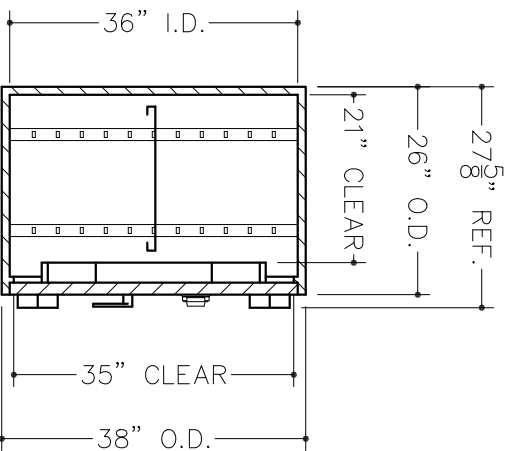

CAUTION!
ONLY PROFESSIONALS EXPERIENCED AND QUALIFIED IN THE INSTALLATION OF SAFES SHOULD INSTALL THIS PRODUCT.

ALARM KIT ASSEMBLY
 INCLUDES HEAT RISE &
 DOOR CONTACT SWITCH

- NOTES:
1. COMBINATION LOCK WITH SPY-PROOF, KEY LOCKING DIAL & RING.
 2. BODY & DOOR ARE TL-15 PLATE SAFE CONSTRUCTION.
 3. APPROXIMATE WEIGHT (SAFE ONLY): 1,150 LBS.
 4. FINISH: BEIGE
 5. MODEL 981-1LS (LEFT SWING SHOWN)
 6. MODEL 981-1RS (RIGHT SWING OPPOSITE)
 7. ONE ADJUSTABLE SHELF PER UNIT.
 8. PREPARED FOR 2 OR 3 MOVEMENT TIME LOCK.
 9. SET-UP TO RECEIVE 500 SERIES LOCKERS (18" DEEP).
 10. FOR LOCKER INSERT OPTIONS, SEE SHEET 2.

www.americanvault.us

american vault.us

PRODUCT APPLICATION DRAWING
 MOD 981-1 TL-15 PLATE SAFE
 (OD: 38Hx38Wx26D)

SIZE	DWG NO	DATE	SHEET
A	20108	10.11.2016	1 OF 2

CAUTION!
ONLY PROFESSIONALS EXPERIENCED AND QUALIFIED IN THE INSTALLATION OF SAFES SHOULD INSTALL THIS PRODUCT.

American
Vault.us

PRODUCT APPLICATION DRAWING
MOD 981-1 TL-15 PLATE SAFE
(OD: 38Hx38Wx26D)

SIZE	DWG NO	DATE	SHEET
A	20108	10.11.2016	2 OF 2