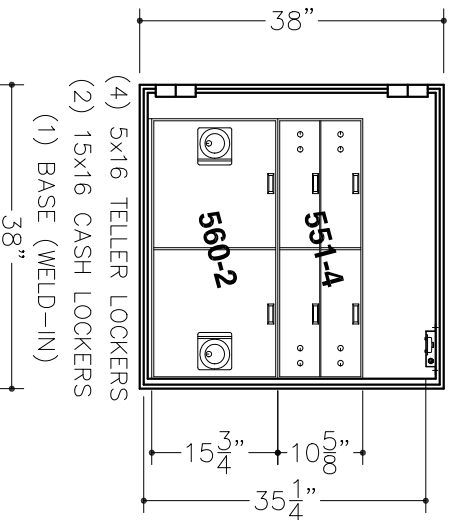

CAUTION!
ONLY PROFESSIONALS EXPERIENCED AND QUALIFIED IN THE INSTALLATION OF SAFES SHOULD INSTALL THIS PRODUCT.

ALARM KIT ASSEMBLY
 INCLUDES HEAT RISE &
 DOOR CONTACT SWITCH

- NOTES:
1. COMBINATION LOCK WITH SPY-PROOF, KEY LOCKING DIAL & RING.
 2. BODY & DOOR ARE TL-15 PLATE SAFE CONSTRUCTION.
 3. APPROXIMATE WEIGHT (SAFE ONLY): 1,150 LBS.
 4. FINISH: BEIGE
 5. MODEL 981-1LS (LEFT SWING SHOWN)
 6. MODEL 981-1RS (RIGHT SWING OPPOSITE)
 7. ONE ADJUSTABLE SHELF PER UNIT.
 8. PREPARED FOR 2 OR 3 MOVEMENT TIME LOCK.
 9. SET-UP TO RECEIVE 500 SERIES LOCKERS (18" DEEP).
 10. FOR LOCKER INSERT OPTIONS, SEE SHEET 2.

www.americanvault.us

american vault.us

PRODUCT APPLICATION DRAWING
 MOD 981-1 TL-15 PLATE SAFE
 (OD: 38Hx38Wx26D)

SIZE	DWG NO	DATE	SHEET
A	20108	10.11.2016	1 OF 2

CAUTION!
ONLY PROFESSIONALS EXPERIENCED AND QUALIFIED IN THE INSTALLATION OF SAFES SHOULD INSTALL THIS PRODUCT.

American
Vault.us

PRODUCT APPLICATION DRAWING
MOD 981-1 TL-15 PLATE SAFE
(OD: 38Hx38Wx26D)

SIZE	DWG NO	DATE	SHEET
A	20108	10.11.2016	2 OF 2