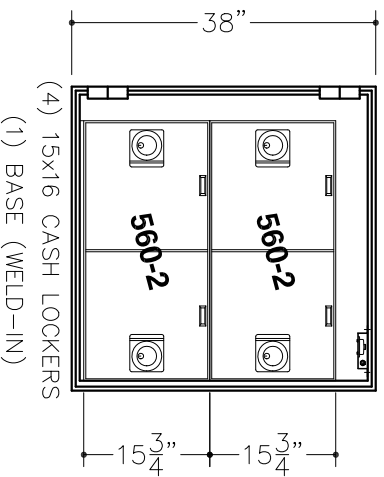

CAUTION!
ONLY PROFESSIONALS EXPERIENCED AND QUALIFIED IN THE INSTALLATION OF SAFES SHOULD INSTALL THIS PRODUCT.

ALARM KIT ASSEMBLY
 INCLUDES HEAT RISE &
 DOOR CONTACT SWITCH

- NOTES:
1. COMBINATION LOCK WITH SPY-PROOF, KEY LOCKING DIAL & RING.
 2. BODY & DOOR ARE TL-15 PLATE SAFE CONSTRUCTION.
 3. APPROXIMATE WEIGHT (SAFE ONLY): 1,150 LBS.
 4. FINISH: BEIGE
 5. MODEL 981-1LS (LEFT SWING SHOWN)
 6. MODEL 981-1RS (RIGHT SWING OPPOSITE)
 7. ONE ADJUSTABLE SHELF PER UNIT.
 8. PREPARED FOR 2 OR 3 MOVEMENT TIME LOCK.
 9. SET-UP TO RECEIVE 500 SERIES LOCKERS (18" DEEP).
 10. FOR LOCKER INSERT OPTIONS, SEE SHEET 2.

www.americanvault.us

american vault.us

PRODUCT APPLICATION DRAWING
 MOD 981-1 TL-15 PLATE SAFE
 (OD: 38Hx38Wx26D)

SIZE	DWG NO	DATE	SHEET
A	20108	10.11.2016	1 OF 2

CAUTION!
ONLY PROFESSIONALS EXPERIENCED AND QUALIFIED IN THE INSTALLATION OF SAFES SHOULD INSTALL THIS PRODUCT.

American
Vault.us

PRODUCT APPLICATION DRAWING
MOD 981-1 TL-15 PLATE SAFE
(OD: 38Hx38Wx26D)

SIZE	DWG NO	DATE	SHEET
A	20108	10.11.2016	2 OF 2