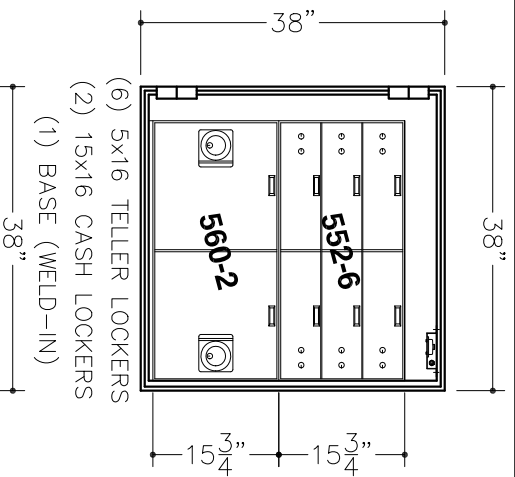

CAUTION!
ONLY PROFESSIONALS EXPERIENCED AND QUALIFIED IN THE INSTALLATION OF SAFES SHOULD INSTALL THIS PRODUCT.

ALARM KIT ASSEMBLY
 INCLUDES HEAT RISE &
 DOOR CONTACT SWITCH

- NOTES:
1. COMBINATION LOCK WITH SPY-PROOF, KEY LOCKING DIAL & RING.
 2. BODY & DOOR ARE TL-15 PLATE SAFE CONSTRUCTION.
 3. APPROXIMATE WEIGHT (SAFE ONLY): 1,150 LBS.
 4. FINISH: BEIGE
 5. MODEL 981-1LS (LEFT SWING SHOWN)
 6. MODEL 981-1RS (RIGHT SWING OPPOSITE)
 7. ONE ADJUSTABLE SHELF PER UNIT.
 8. PREPARED FOR 2 OR 3 MOVEMENT TIME LOCK.
 9. SET-UP TO RECEIVE 500 SERIES LOCKERS (18" DEEP).
 10. FOR LOCKER INSERT OPTIONS, SEE SHEET 2.

www.americanvault.us

american vault.us

PRODUCT APPLICATION DRAWING
 MOD 981-1 TL-15 PLATE SAFE
 (OD: 38Hx38Wx26D)

SIZE	DWG NO	DATE	SHEET
A	20108	10.11.2016	1 OF 2

CAUTION!
ONLY PROFESSIONALS EXPERIENCED AND QUALIFIED IN THE INSTALLATION OF SAFES SHOULD INSTALL THIS PRODUCT.

American
Vault.us

PRODUCT APPLICATION DRAWING
MOD 981-1 TL-15 PLATE SAFE
(OD: 38Hx38Wx26D)

SIZE	DWG NO	DATE	SHEET
A	20108	10.11.2016	2 OF 2