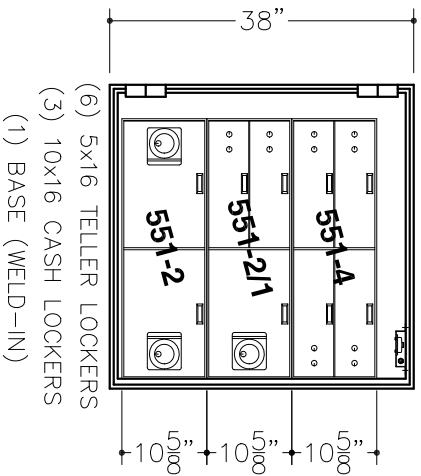

CAUTION!
ONLY PROFESSIONALS EXPERIENCED AND QUALIFIED IN THE INSTALLATION OF SAFES SHOULD INSTALL THIS PRODUCT.

ALARM KIT ASSEMBLY
 INCLUDES HEAT RISE &
 DOOR CONTACT SWITCH

- NOTES:
1. COMBINATION LOCK WITH SPY-PROOF, KEY LOCKING DIAL & RING.
 2. BODY & DOOR ARE TL-15 PLATE SAFE CONSTRUCTION.
 3. APPROXIMATE WEIGHT (SAFE ONLY): 1,150 LBS.
 4. FINISH: BEIGE
 5. MODEL 981-1LS (LEFT SWING SHOWN)
 6. MODEL 981-1RS (RIGHT SWING OPPOSITE)
 7. ONE ADJUSTABLE SHELF PER UNIT.
 8. PREPARED FOR 2 OR 3 MOVEMENT TIME LOCK.
 9. SET-UP TO RECEIVE 500 SERIES LOCKERS (18" DEEP).
 10. FOR LOCKER INSERT OPTIONS, SEE SHEET 2.

www.americanvault.us

american vault.us

PRODUCT APPLICATION DRAWING
 MOD 981-1 TL-15 PLATE SAFE
 (OD: 38Hx38Wx26D)

SIZE	DWG NO	DATE	SHEET
A	20108	10.11.2016	1 OF 2

CAUTION!
ONLY PROFESSIONALS EXPERIENCED AND QUALIFIED IN THE INSTALLATION OF SAFES SHOULD INSTALL THIS PRODUCT.

American
Vault.us

PRODUCT APPLICATION DRAWING
MOD 981-1 TL-15 PLATE SAFE
(OD: 38Hx38Wx26D)

SIZE	DWG NO	DATE	SHEET
A	20108	10.11.2016	2 OF 2