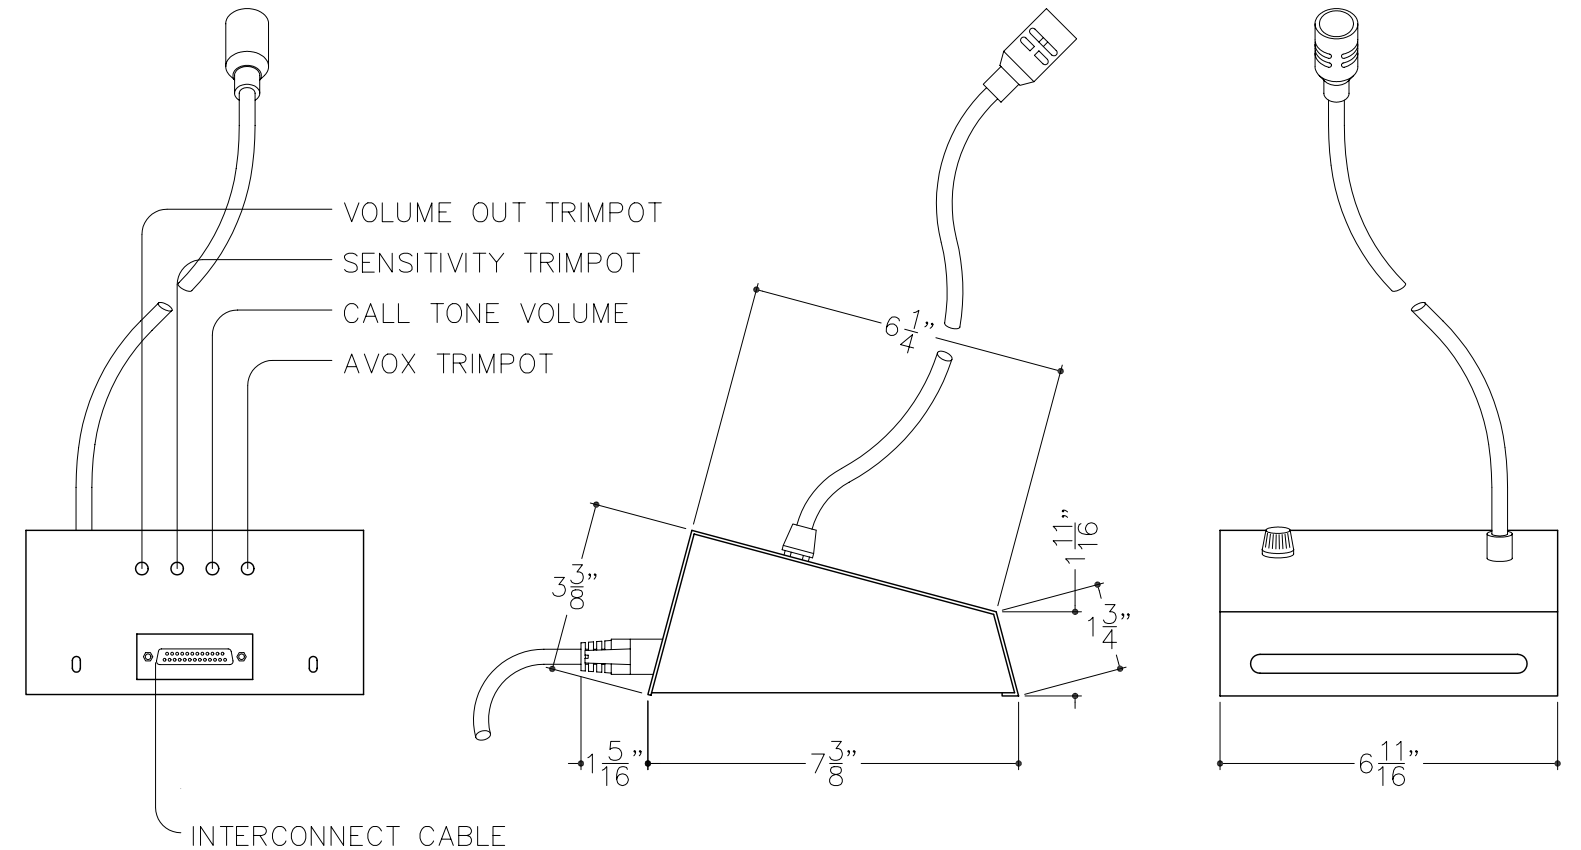

TERMINAL BLOCK DETAIL (TB-1)

MODEL 5102 (ICE-1 MATRIX)

MODEL 5101 (ICE-1 CONSOLE)

DO NOT SCALE

PRODUCT APPLICATION DRAWING
5000 SERIES AUDIO SYSTEM
ICE-1 CONSOLE & MATRIX

| SIZE | DWG NO | DATE | SHEET |
|----------|--------|------------|--------|
| B | 20053 | 03.04.2013 | 1 OF 1 |