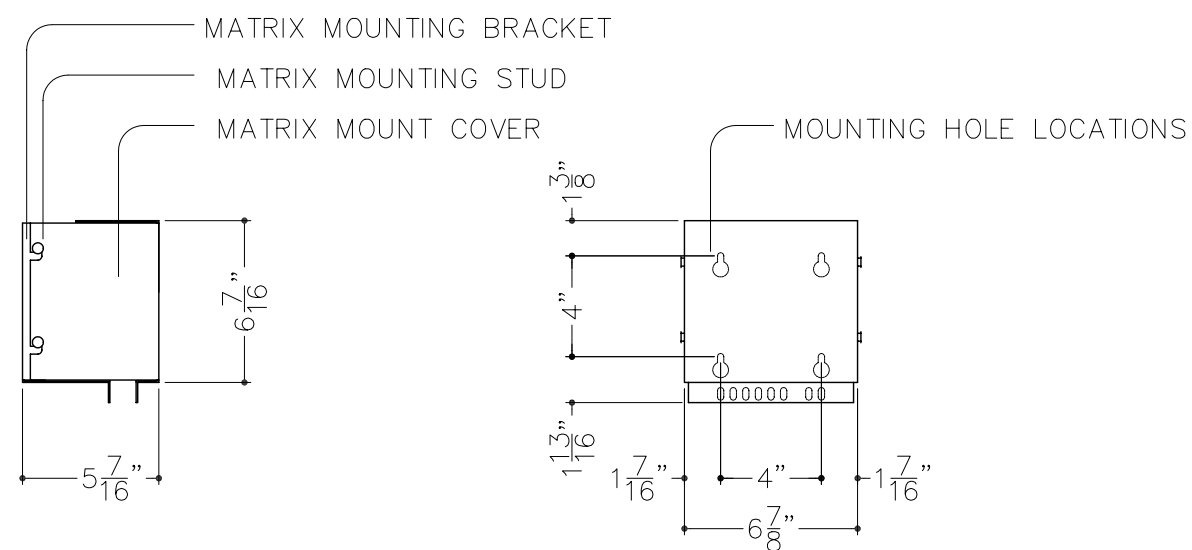

TERMINAL BLOCK DETAIL (TB-1)

MODEL 5102 (ICE-1 MATRIX)

MODEL 5101 (ICE-1 CONSOLE)

DO NOT SCALE

PRODUCT APPLICATION DRAWING
5000 SERIES AUDIO SYSTEM
ICE-1 CONSOLE & MATRIX

| SIZE | DWG NO | DATE | SHEET |
|----------|--------|------------|--------|
| B | 20053 | 03.04.2013 | 1 OF 1 |