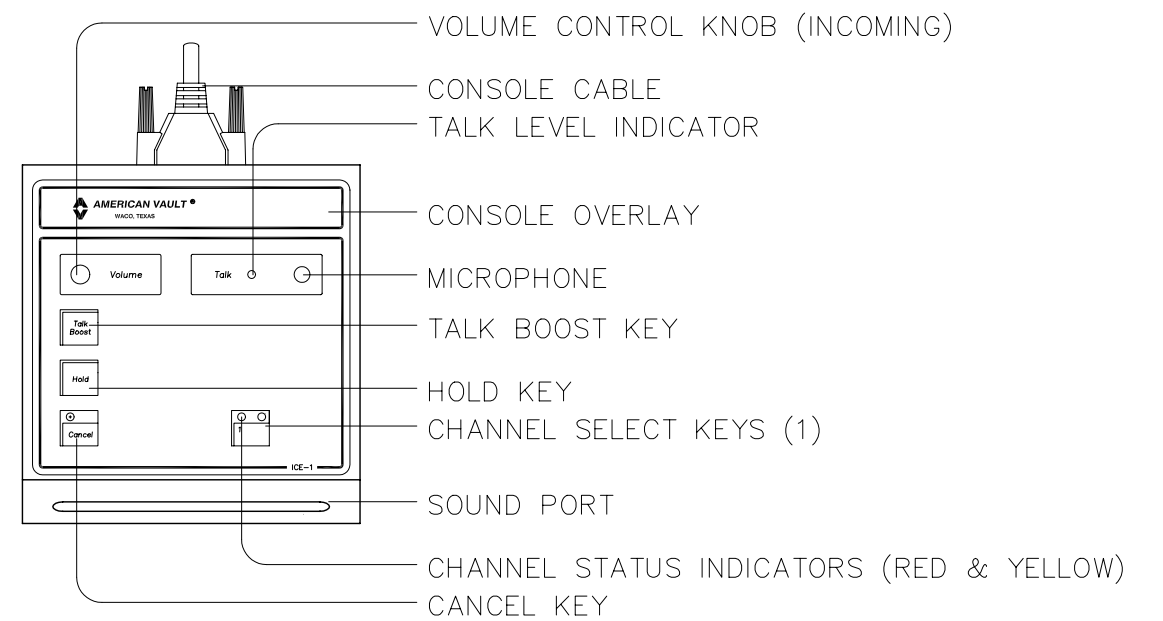

TERMINAL BLOCK DETAIL (TB-1)

MODEL 5102 (ICE-1 MATRIX)

MODEL 5101 (ICE-1 CONSOLE)

DO NOT SCALE

PRODUCT APPLICATION DRAWING
5000 SERIES AUDIO SYSTEM
ICE-1 CONSOLE & MATRIX

| SIZE | DWG NO | DATE | SHEET |
|----------|--------|------------|--------|
| B | 20053 | 03.04.2013 | 1 OF 1 |