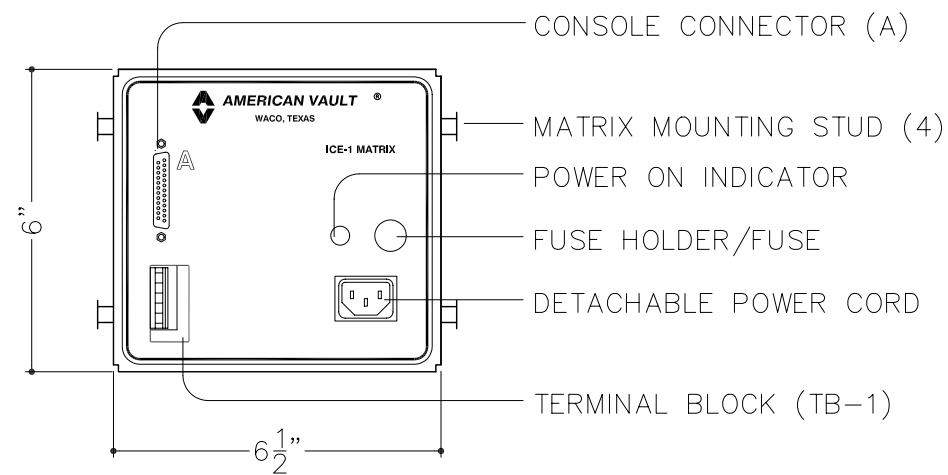

TERMINAL BLOCK DETAIL (TB-1)

MODEL 5102 (ICE-1 MATRIX)

MODEL 5101 (ICE-1 CONSOLE)

DO NOT SCALE

PRODUCT APPLICATION DRAWING
5000 SERIES AUDIO SYSTEM
ICE-1 CONSOLE & MATRIX

| SIZE | DWG NO | DATE | SHEET |
|----------|--------|------------|--------|
| B | 20053 | 03.04.2013 | 1 OF 1 |