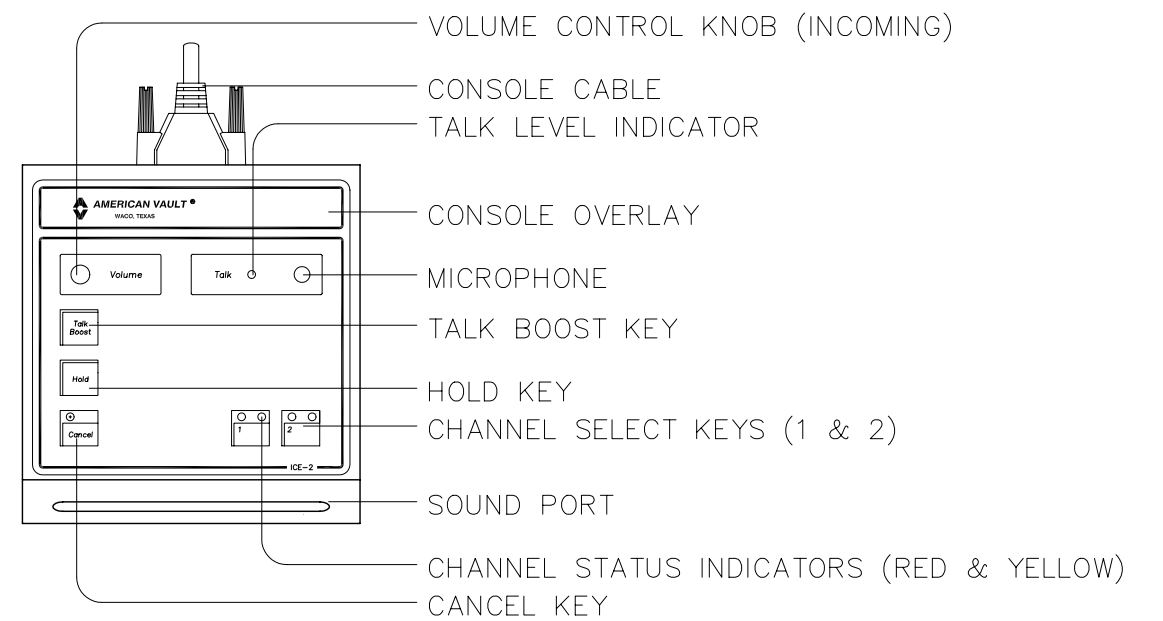

**TERMINAL BLOCK DETAIL (TB-1 & TB-2)**

**MODEL 5202 (ICE-2 MATRIX)**

**MODEL 5201 (ICE-2 CONSOLE)**

DO NOT SCALE

PRODUCT APPLICATION DRAWING  
5000 SERIES AUDIO SYSTEM  
ICE-2 CONSOLE & MATRIX

SIZE	DWG NO	DATE	SHEET
<b>B</b>	20052	03.04.2013	1 OF 1