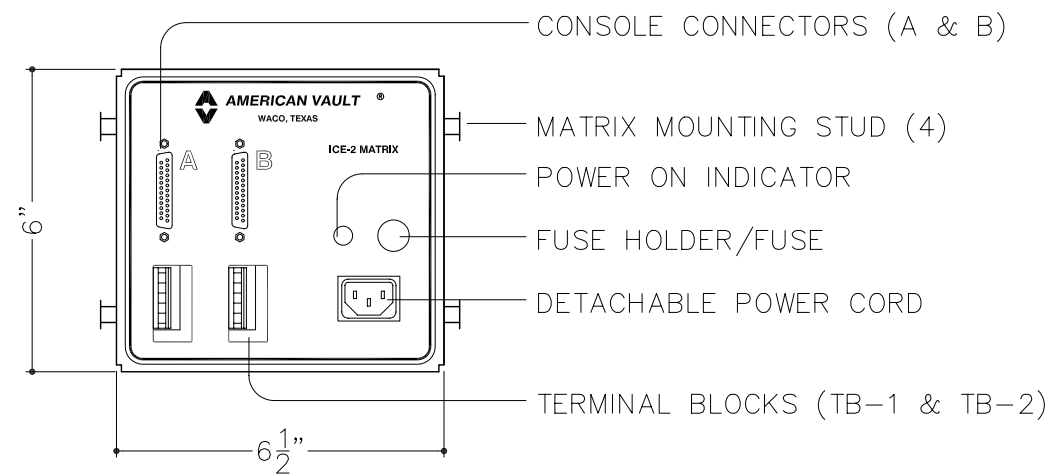

**TERMINAL BLOCK DETAIL (TB-1 & TB-2)**

**MODEL 5202 (ICE-2 MATRIX)**

**MODEL 5201 (ICE-2 CONSOLE)**

DO NOT SCALE

PRODUCT APPLICATION DRAWING  
5000 SERIES AUDIO SYSTEM  
ICE-2 CONSOLE & MATRIX

SIZE	DWG NO	DATE	SHEET
<b>B</b>	20052	03.04.2013	1 OF 1