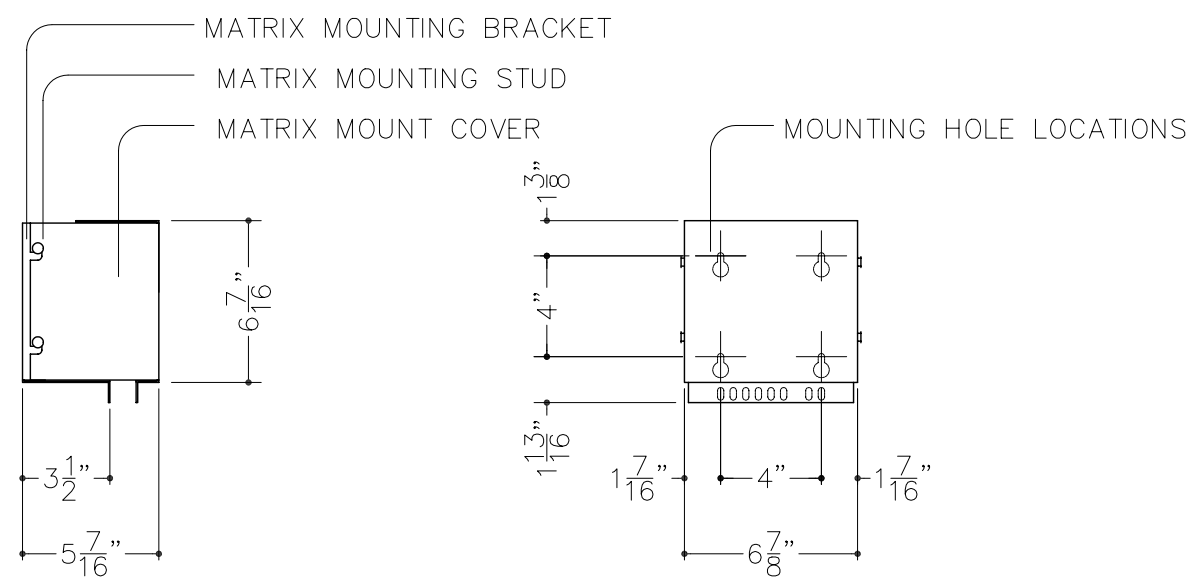

**TERMINAL BLOCK DETAIL (TB-1 & TB-2)**

**MODEL 5202 (ICE-2 MATRIX)**

**MODEL 5201 (ICE-2 CONSOLE)**

DO NOT SCALE

PRODUCT APPLICATION DRAWING  
5000 SERIES AUDIO SYSTEM  
ICE-2 CONSOLE & MATRIX

SIZE	DWG NO	DATE	SHEET
<b>B</b>	20052	03.04.2013	1 OF 1