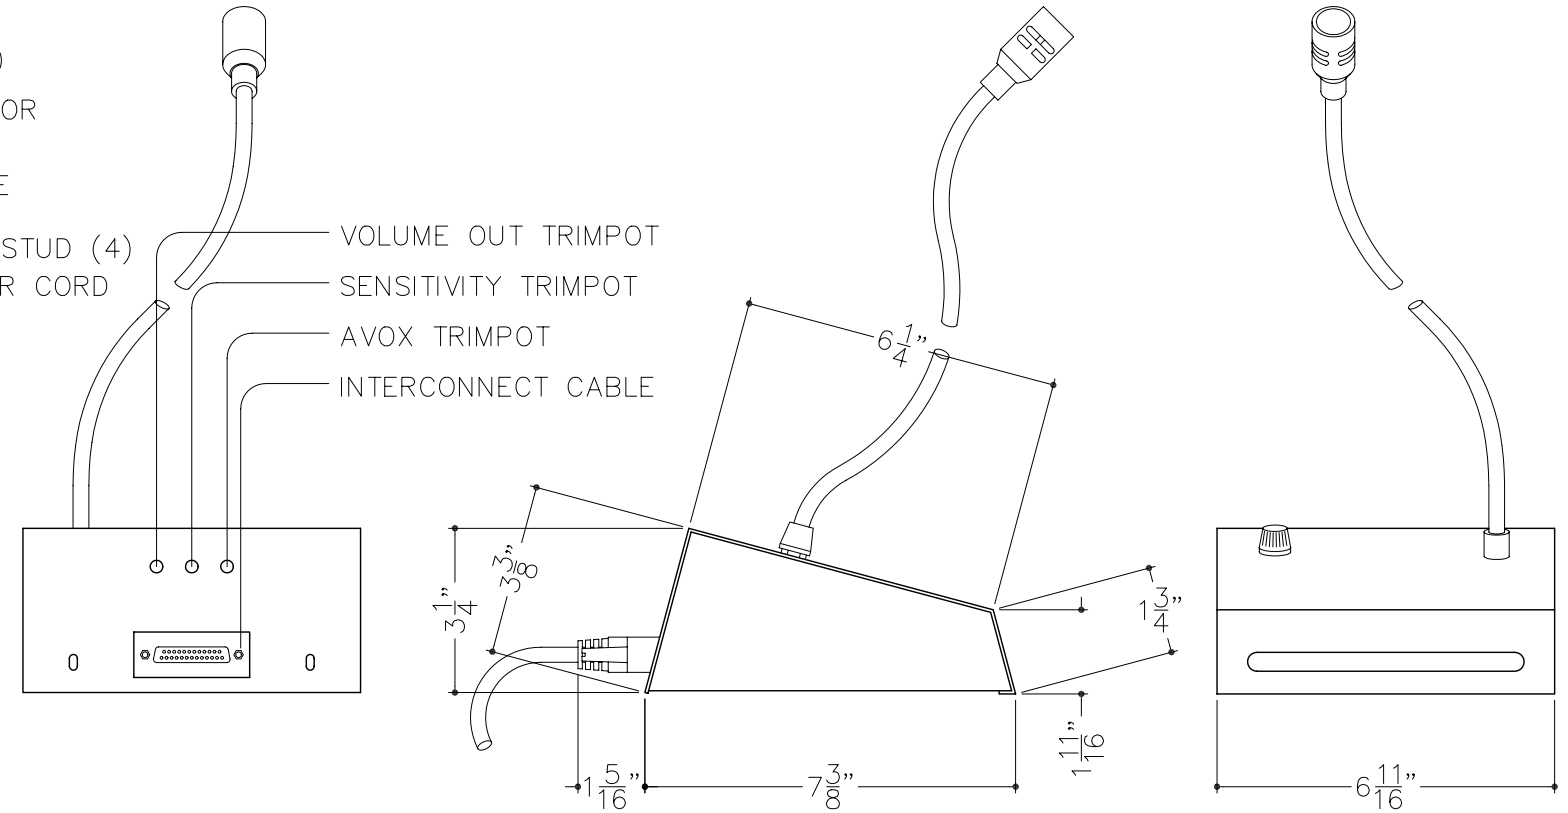

**TERMINAL BLOCK DETAIL (TB-1 THRU TB-8)**

**MODEL 5801 (ICE-8 CONSOLE)**

**MODEL 5802 (ICE-8 MATRIX)**

DO NOT SCALE

PRODUCT APPLICATION DRAWING  
5000 SERIES AUDIO SYSTEM  
ICE-8 CONSOLE & MATRIX

SIZE	DWG NO	DATE	SHEET
<b>B</b>	20050	03.04.2013	1 OF 1