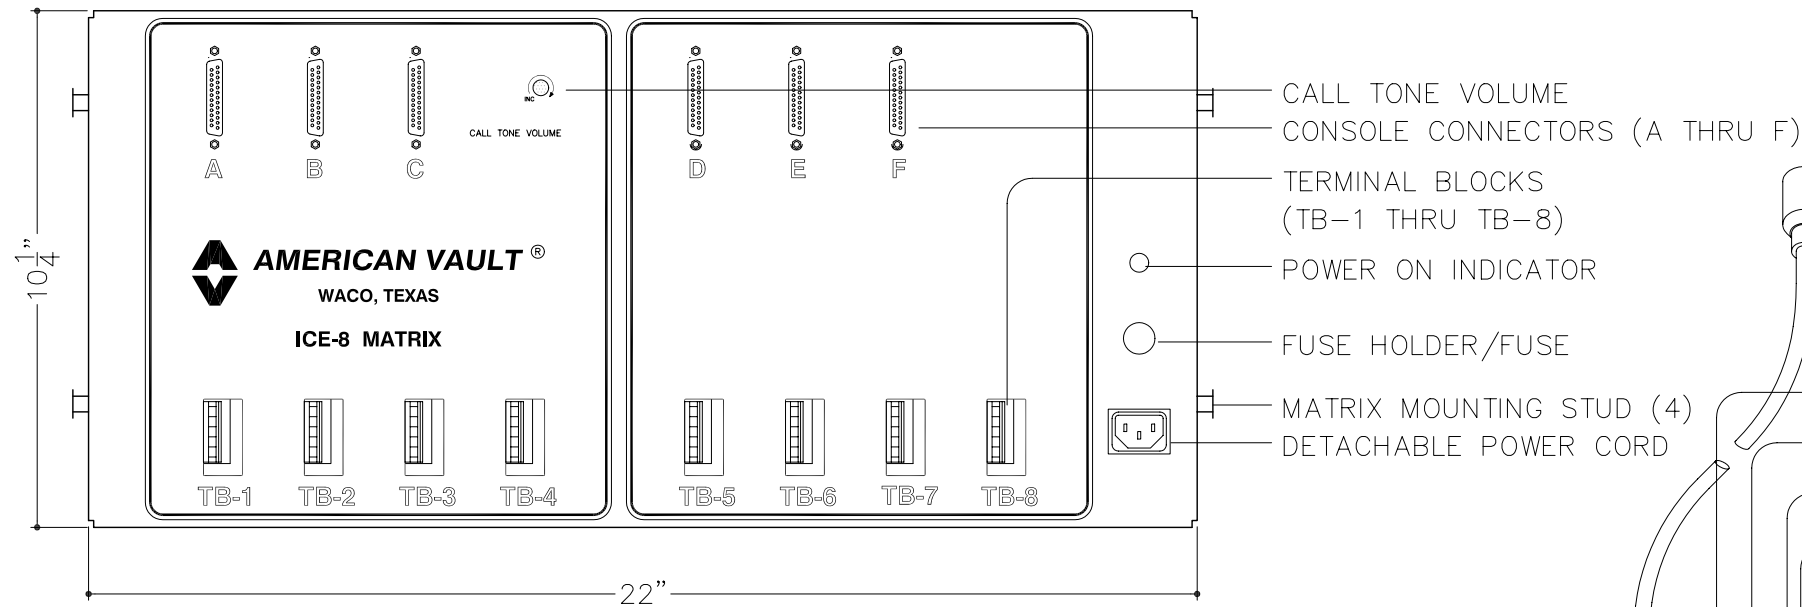

**TERMINAL BLOCK DETAIL (TB-1 THRU TB-8)**

**MODEL 5801 (ICE-8 CONSOLE)**

**MODEL 5802 (ICE-8 MATRIX)**

DO NOT SCALE

PRODUCT APPLICATION DRAWING  
5000 SERIES AUDIO SYSTEM  
ICE-8 CONSOLE & MATRIX

SIZE	DWG NO	DATE	SHEET
<b>B</b>	20050	03.04.2013	1 OF 1