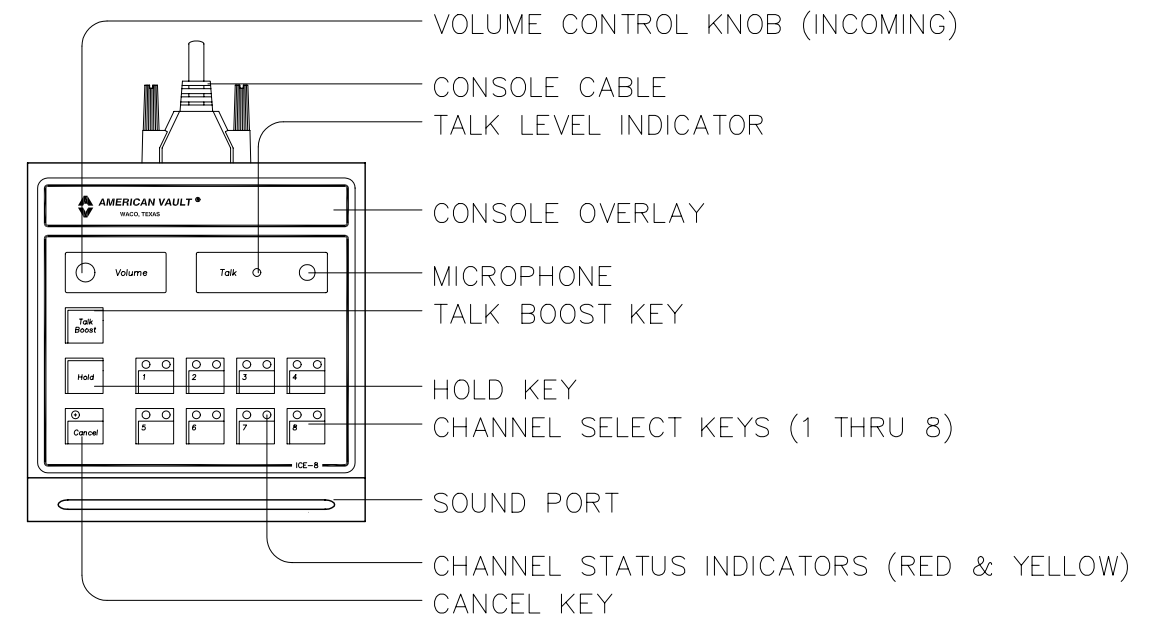

**TERMINAL BLOCK DETAIL (TB-1 THRU TB-8)**

**MODEL 5801 (ICE-8 CONSOLE)**

**MODEL 5802 (ICE-8 MATRIX)**

DO NOT SCALE

PRODUCT APPLICATION DRAWING  
5000 SERIES AUDIO SYSTEM  
ICE-8 CONSOLE & MATRIX

SIZE	DWG NO	DATE	SHEET
<b>B</b>	20050	03.04.2013	1 OF 1