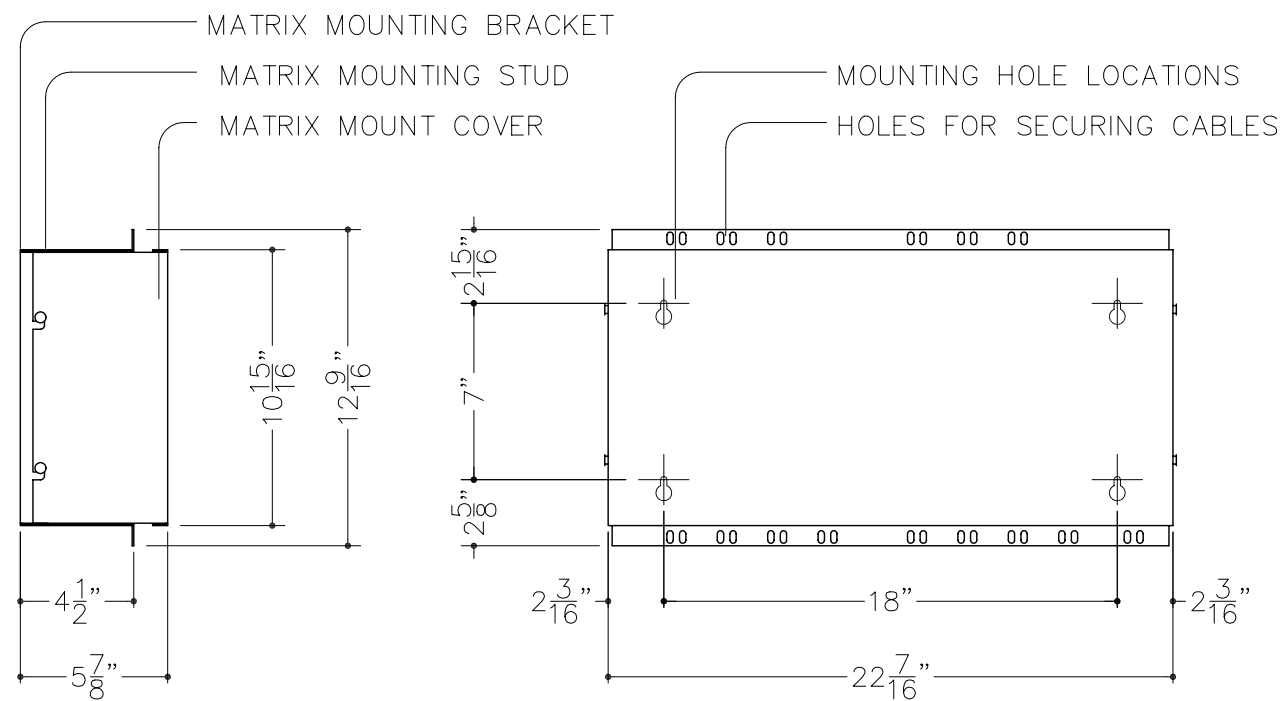

**TERMINAL BLOCK DETAIL (TB-1 THRU TB-8)**

**MODEL 5801 (ICE-8 CONSOLE)**

**MODEL 5802 (ICE-8 MATRIX)**

DO NOT SCALE

PRODUCT APPLICATION DRAWING  
5000 SERIES AUDIO SYSTEM  
ICE-8 CONSOLE & MATRIX

SIZE	DWG NO	DATE	SHEET
<b>B</b>	20050	03.04.2013	1 OF 1